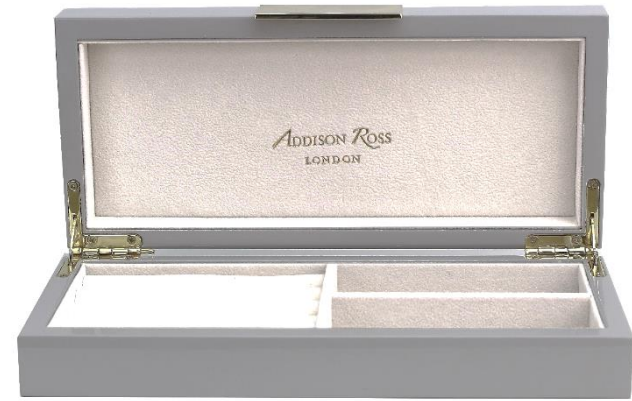

Desc	Code	Size	Price
White	FR1850	5" x 7"	

Desc	Code	Size	Price
Taupe	FR1852	5" x 7"	

Desc	Code	Size	Price
Pink	FR1854	5" x 7"	

Desc	Code	Size	Price
Pink	FR5552	4" x 4"	

20 mm Rose Gold with Enamel

Desc	Code	Size	Price
Black	FR0647	8" x 10"	
Black	FR0648	5" x 7"	
Black	FR0649	4" x 6"	
Double	FR1113	5" x 7"	