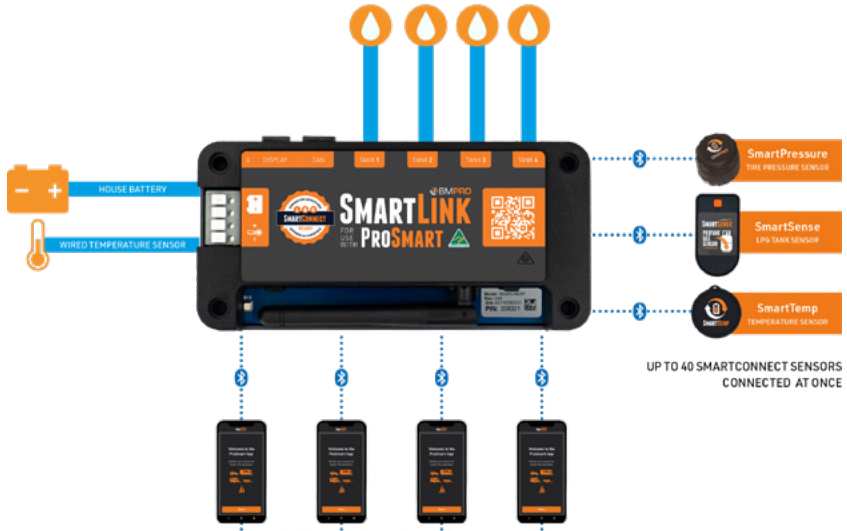

POWERING YOUR ADVENTURES.

UP TO 4 WATER TANKS CONNECTED AT ONCE