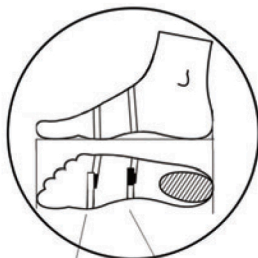

# root your sole

After placing your drivers license or credit card in the scale check to verify that the scale is correct, fold the bottom right corner of the paper to a 90° angle.

Stand on the paper with your foot over the ruler. Place your heel against the vertical flap you just created. This ensures consistency with where your measurement begins.

Trace your foot with a straight, slender pen. IMPORTANT: make sure your pen is as vertical as possible, as tracing at an angle can change your shoe size. Repeat this step with your other foot.

BALL INSTEP

Cut the strip ruler off of the right side of the next page. To measure the ball of your foot, wrap the strip around the widest part of your foot (number-side facing out). Once the strip is firmly wrapped around, line the black tab up with the closest cm or half-cm mark. That is your measurement! Repeat with instep on same foot, then repeat both steps on opposite foot. For calf measurement, measure at the fullest point in your calf, rounding to the nearest 1/4 cm.