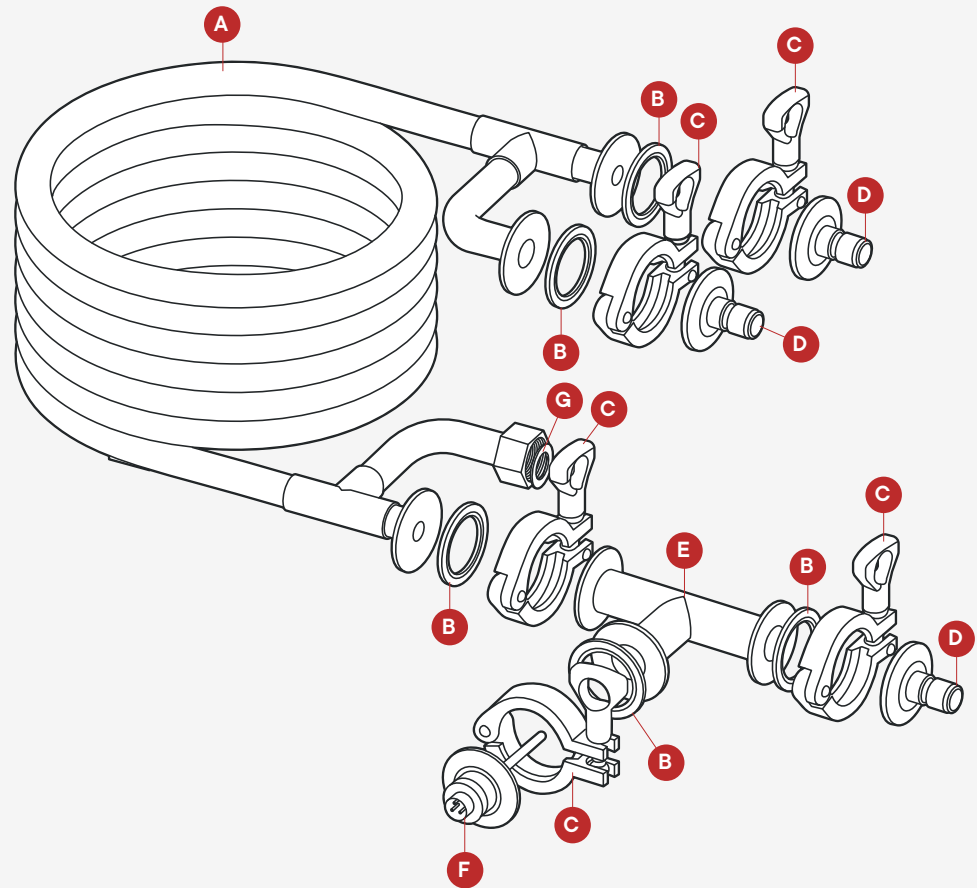

# Assembly – TC Wort Chiller

Accessories are sold separately.

ITEM	DESCRIPTION	QTY
A	Wort Chiller	1
B	1.5" Gasket	5
C	1.5" Clamp	5
D	1.5" TC x QC	3
E	1" TC Tee	1
F	Temp Probe	1
G	Hose Gasket	1

# Assembly – NPT Wort Chiller

Accessories are sold separately.

**NOTE:**

Wrap all threads in Teflon tape to ensure a complete seal

ITEM	DESCRIPTION	QTY
A	Wort Chiller	1
B	½" MNPT x QC	3
C	½" NPT Tee	1
D	Temp Probe	1
E	Hex Nipple	1
F	Hose Gasket	1