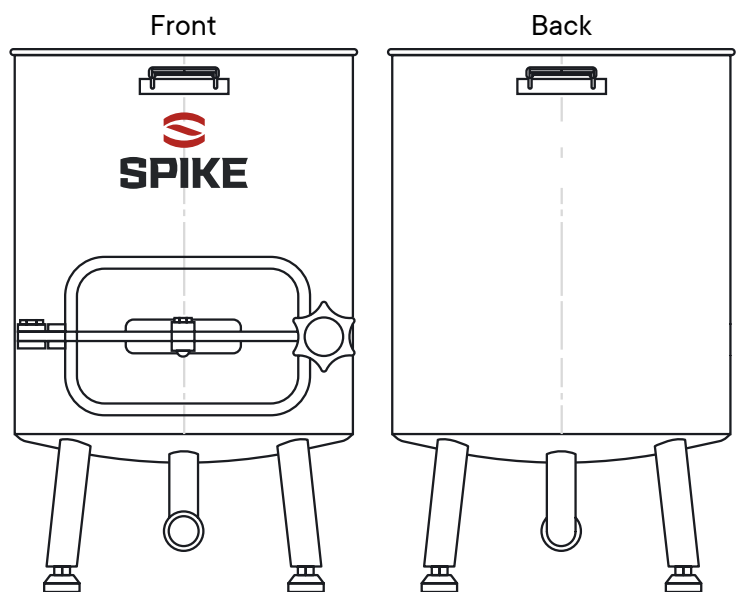

Tank Custom w Door

Price:		Kettle Size:	Notes:
Kettle Use:		10 Gallon 15 Gallon 20 Gallon 30 Gallon 50 Gallon	
	MLT MT BK