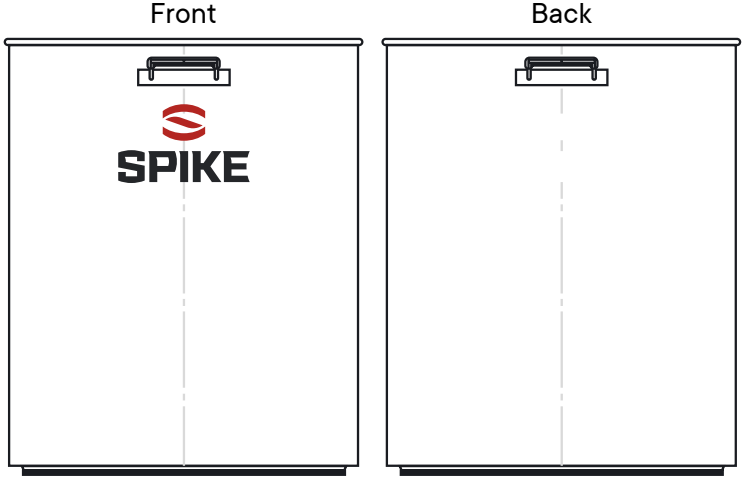

Half = Threads Outside Only,		Full = Threads Inside	
Description	Symbol	Description	Symbol
Full 1/2" NPT		Full 1/2" NPT	
Half 1/2" NPT		Half 1/2" NPT	

**quote is for kettle, lid, and custom welding. accessories sold separately.

Email:
info@spikebrewing.com

Website:
www.spikebrewing.com

Your liver will fail before our equipment does.

OG Kettle

Price:		Kettle Size:	Notes:
Kettle Use:		10 Gallon 15 Gallon 20 Gallon 30 Gallon 50 Gallon	
	MLT MT BK		