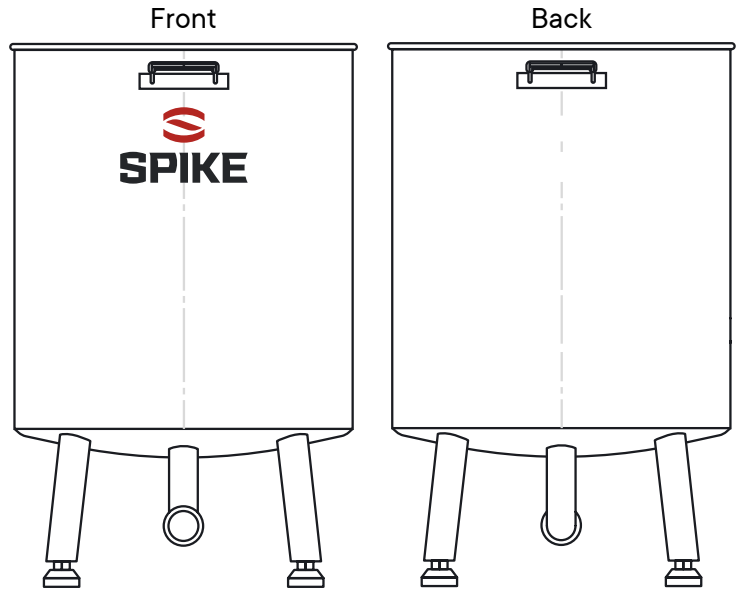

Half = Threads Outside Only,		Full = Threads Inside	
Description	Symbol	Description	Symbol
Full 1/2" NPT		Full 1/2" NPT	
Half 1/2" NPT		Half 1/2" NPT	

**quote is for kettle, lid, and custom welding. accessories sold separately.

Email:
info@spikebrewing.com

Website:
www.spikebrewing.com

Your liver will fail before our equipment does.

OG Kettle

Price:		Kettle Size:	Notes:
Kettle Use:		10 Gallon 15 Gallon 20 Gallon 30 Gallon 50 Gallon	
	MLT MT BK		