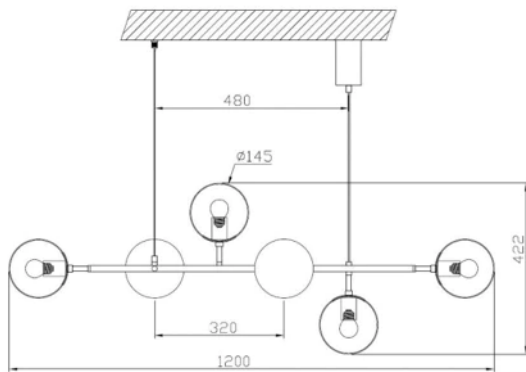

### SPECIFICATIONS

NAME	MODEL	COLOUR	CCT
SPARK OPAL	3642-PH6-OPL-BB	Brass / Opal	~
SPARK SMOKE	3642-PH6-SMK-BB	Brass / Smoke	~
SPARK AMBER	3642-PH6-AMB-BB	Brass / Amber	~

DIMENSIONS	L1200xH420mm
MOUNT	Surface Mounted
LIGHT SOURCE	6 x E27
SUSPENSION	2700mm
BEAM ANGLE	340°
WATTAGE	Max 9W LED
VOLTAGE	220-240V AC
COLOUR TEMP	~
LUMEN OUTPUT	~
CRI	~
DIMMABLE	Yes
LIFESPAN	50,000 hours
WARRANTY	12 months (Included from date of purchase)
IP RATING	IP20 indoor rated
MATERIAL/S	Aluminium & Glass
AVAILABLE COLOURS	Brushed Brass Body Smoke/Amber/Opal Glass
NOTES	<ul style="list-style-type: none"> <li>Suspension is adjustable on site</li> <li>-Custom colours, drops or other requirements, feel free to contact us.</li> </ul>