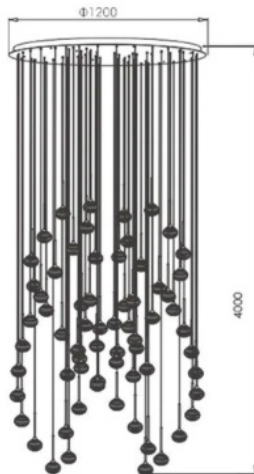

RAINDROP

56 LIGHT MODERN CLUSTER

From the vast sky, raindrops are the purest state of water. Water gives life to all things, and benefits everything without dispute. Multiple glass processes gives light more room for imagination.

LED's shine through handmade glass diffusers creating a bright yet sleek look.

NAME	MODEL	COLOUR	CCT
RAINDROP 56	ZL-2059-56A-BK-WW	Black	3000K

SPECIFICATIONS

DIMENSIONS	Ø85*H230MM (pendant light light only)
SUSPENSION DROP	4000mm (adjustable on site by electrician)
CEILING MOUNT	Round surface mounted Ø1200*H230mm
LIGHT SOURCE	Proprietary LED, replacements available from zlights
CHIP TYPE	SMD
BEAM ANGLE	360°
WATTAGE	3W/light (168W total)
VOLTAGE	220-240V AC
COLOUR TEMP	3000K
LUMEN OUTPUT	11,760lm
CRI	90
DIMMABLE	No
LIFESPAN	50,000 hours
WARRANTY	24 months (Included from date of purchase)
IP RATING	IP20 indoor rated
MATERIAL/S	Metal body + Hand-made glass shade + Metal ceiling mount
AVAILABLE COLOURS	Black