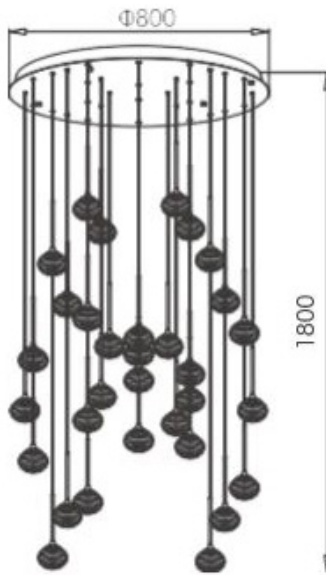

RAINDROP

32 LIGHT SUSPENSION

From the vast sky, raindrops are the purest state of water. Water gives life to all things, and benefits everything without dispute. Multiple glass processes gives light more room for imagination.

LED's shine through handmade glass diffusers creating a bright yet sleek look.

NAME	MODEL	COLOUR	CCT
RAINDROP 32	ZL-2059-32A-BK-WW	Black	3000K

SPECIFICATIONS

DIMENSIONS	Ø85*H230MM (pendant light light only)
SUSPENSION DROP	1800mm (adjustable on site by electrician)
CEILING MOUNT	Round surface mounted Ø80*H53mm
LIGHT SOURCE	Proprietary LED, replacements available from zlights
CHIP TYPE	SMD
BEAM ANGLE	360°
WATTAGE	96W
VOLTAGE	220-240V AC
COLOUR TEMP	3000K
LUMEN OUTPUT	6720lm
CRI	90
DIMMABLE	No
LIFESPAN	50,000 hours
WARRANTY	36 months (Included from date of purchase)
IP RATING	IP20 indoor rated
MATERIAL/S	Metal body + Hand-made glass shade + Metal ceiling mount
AVAILABLE COLOURS	Black