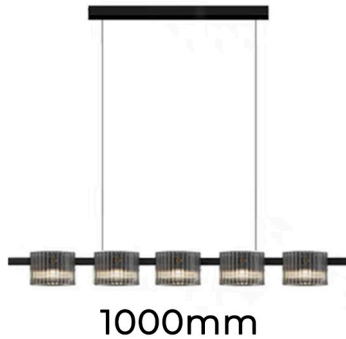

ONDA

XSMALL LINEAR PENDANT SERIES

The Onda creates a stunning centerpiece for any room. The adjustable drop ensures that you can customize the lighting to suit your preferences. A perfect statement for low and high ceilings.

SPECIFICATIONS

DIMENSIONS (mm)	L1000*H85mm
SUSPENSION (mm)	4000mm
MOUNTING SIZE (mm)	L500*H40mm
COLOUR/FINISH	Black + Smoke Brushed Brass + Smoke Polished Brass + Smoke
MATERIAL/S	Metal + Rippled Glass
WATTAGE MAX (W)	15W
INPUT VOLTAGE (V)	220-240V AC
CRI	80+
LUMENS (lm)	1250lm
COLOUR TEMP (K)	3000K / 4000K / 6000K
DIMMABLE	Yes
IP RATING	IP20
WARRANTY	24 months
ADDITIONAL NOTES	- 4000K / 6000K available upon request. - Triac dimmable (leading/trailing) - DALI optional - If out of stock requires 8-10 weeks