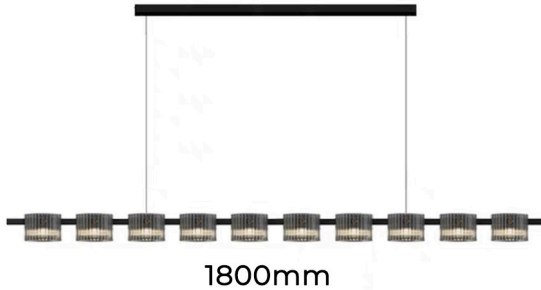

ONDA

XLARGE LINEAR PENDANT SERIES

The Onda creates a stunning centerpiece for any room. The adjustable drop ensures that you can customize the lighting to suit your preferences. A perfect statement for low and high ceilings.

SPECIFICATIONS

DIMENSIONS (mm)	L1800*H85mm
SUSPENSION (mm)	4000mm
MOUNTING SIZE (mm)	L900*H40mm
COLOUR/FINISH	Black + Smoke Brushed Brass + Smoke Polished Brass + Smoke
MATERIAL/S	Metal + Rippled Glass
WATTAGE MAX (W)	30W
INPUT VOLTAGE (V)	220-240V AC
CRI	80+
LUMENS (lm)	2350lm
COLOUR TEMP (K)	3000K / 4000K / 6000K
DIMMABLE	Yes
IP RATING	IP20
WARRANTY	24 months
ADDITIONAL NOTES	- 4000K / 6000K available upon request. - Triac dimmable (leading/trailing) - DALI optional - If out of stock requires 8-10 weeks