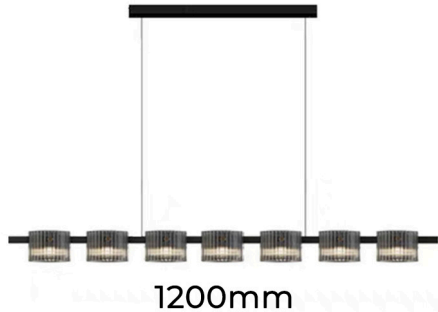

ONDA

SMALL LINEAR PENDANT SERIES

The Onda creates a stunning centerpiece for any room. The adjustable drop ensures that you can customize the lighting to suit your preferences. A perfect statement for low and high ceilings.

SPECIFICATIONS

DIMENSIONS (mm)	L1200*H85mm
SUSPENSION (mm)	4000mm
MOUNTING SIZE (mm)	L600*H40mm
COLOUR/FINISH	Black + Smoke Brushed Brass + Smoke Polished Brass + Smoke
MATERIAL/S	Metal + Rippled Glass
WATTAGE MAX (W)	21W
INPUT VOLTAGE (V)	220-240V AC
CRI	80+
LUMENS (lm)	1750lm
COLOUR TEMP (K)	3000K / 4000K / 6000K
DIMMABLE	Yes
IP RATING	IP20
WARRANTY	24 months
ADDITIONAL NOTES	- 4000K / 6000K available upon request. - Triac dimmable (leading/trailing) - DALI optional - If out of stock requires 8-10 weeks