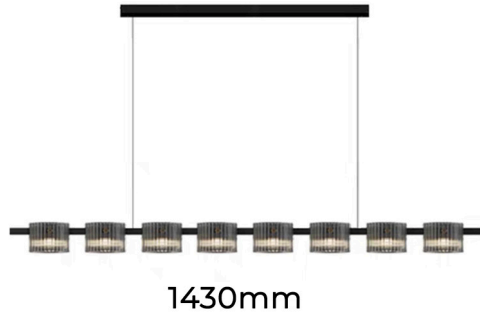

ONDA

MEDIUM LINEAR PENDANT SERIES

The Onda creates a stunning centerpiece for any room. The adjustable drop ensures that you can customize the lighting to suit your preferences. A perfect statement for low and high ceilings.

SPECIFICATIONS

DIMENSIONS (mm)	L1430*H85mm
SUSPENSION (mm)	4000mm
MOUNTING SIZE (mm)	L715*H40mm
COLOUR/FINISH	Black + Smoke Brushed Brass + Smoke Polished Brass + Smoke
MATERIAL/S	Metal + Rippled Glass
WATTAGE MAX (W)	24W
INPUT VOLTAGE (V)	220-240V AC
CRI	80+
LUMENS (lm)	1950lm
COLOUR TEMP (K)	3000K / 4000K / 6000K
DIMMABLE	Yes
IP RATING	IP20
WARRANTY	24 months
ADDITIONAL NOTES	- 4000K / 6000K available upon request. - Triac dimmable (leading/trailing) - DALI optional - If out of stock requires 8-10 weeks