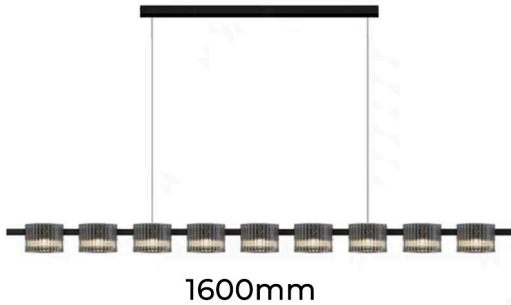

ONDA

LARGE LINEAR PENDANT SERIES

The Onda creates a stunning centerpiece for any room. The adjustable drop ensures that you can customize the lighting to suit your preferences. A perfect statement for low and high ceilings.

SPECIFICATIONS

DIMENSIONS (mm)	L1600*H85mm
SUSPENSION (mm)	4000mm
MOUNTING SIZE (mm)	L800*H40mm
COLOUR/FINISH	Black + Smoke Brushed Brass + Smoke Polished Brass + Smoke
MATERIAL/S	Metal + Rippled Glass
WATTAGE MAX (W)	27W
INPUT VOLTAGE (V)	220-240V AC
CRI	80+
LUMENS (lm)	2150lm
COLOUR TEMP (K)	3000K / 4000K / 6000K
DIMMABLE	Yes
IP RATING	IP20
WARRANTY	24 months
ADDITIONAL NOTES	- 4000K / 6000K available upon request. - Triac dimmable (leading/trailing) - DALI optional - If out of stock requires 8-10 weeks