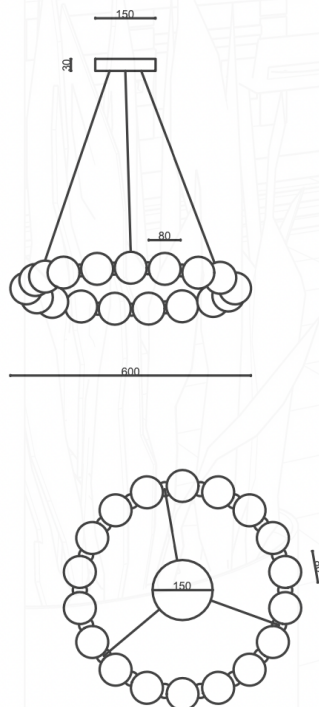

MYSA

800 LUXE HALO PENDANT

The circle, a shape that has carried on with humanity through millennia, often functioning as a simple motif for timeless silhouettes. A cohesiveness exists in the repetition of forms, through its circular 80mm opal shades and its general framework.

The Mysa provides minimalist contemporary lighting fit for residential and commercial settings. Available in sizes ranging from 330-1000mm, with various accent colours and suspension options available.

SPECIFICATIONS

| NAME | MODEL | COLOUR | CCT |
|-------------|--------------------|----------------|-------|
| MYSA 800 PB | ZL-4201-P800-WW-PB | Polished Brass | 3000K |
| MYSA 800 BB | ZL-4201-P800-WW-BB | Brushed Brass | 3000K |

| | |
|--------------------------|--|
| DIMENSIONS | Pendant Diameter * Height: Ø800*H800mm Shade/s: Ø60mm |
| SUSPENSION DROP | 5000mm (adjustable on site by electrician) |
| CEILING MOUNT | Surface mounted; round Ø150*H30mm (smaller sizes available, requires driver to be installed remotely) |
| LIGHT SOURCE | Inbuilt LED |
| CHIP TYPE | SMD |
| BEAM ANGLE | 360° |
| WATTAGE | 48W |
| VOLTAGE | 220-240V AC |
| COLOUR TEMP | 3000K (4000K/6000K optional) |
| LUMEN OUTPUT | 4300lm |
| CRI | 80 |
| DIMMABLE | Yes (DALI/0-10V optional*) |
| LIFESPAN | 50,000 hours |
| WARRANTY | 24 months (Included from date of purchase) |
| IP RATING | IP20 indoor rated |
| MATERIAL/S | Metal body + Hand-made glass shade + Metal ceiling mount |
| AVAILABLE COLOURS | Polished Brass / Brushed brass (Black/White/Nickel available upon request*) |
| NOTES | *Surcharge applies |