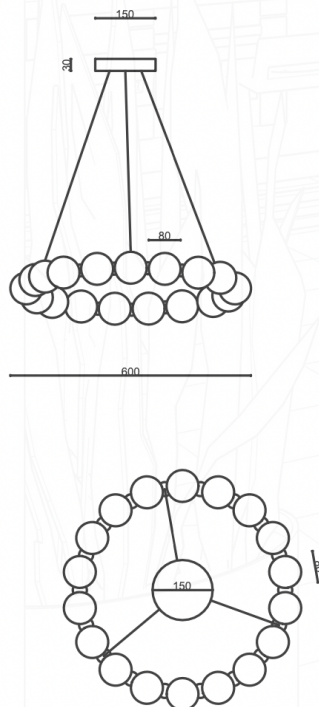

MYSA

600 LUXE HALO PENDANT

The circle, a shape that has carried on with humanity through millennia, often functioning as a simple motif for timeless silhouettes. A cohesiveness exists in the repetition of forms, through its circular 80mm opal shades and its general framework.

The Mysa provides minimalist contemporary lighting fit for residential and commercial settings. Available in sizes ranging from 330-1000mm, with various accent colours and suspension options available.

SPECIFICATIONS

NAME	MODEL	COLOUR	CCT
MYSA 600 PB	ZL-4201-P600-WW-PB	Polished Brass	3000K
MYSA 600 BB	ZL-4201-P600-WW-BB	Brushed Brass	3000K

DIMENSIONS	Pendant Diameter * Height: Ø600*H800mm Shade/s: Ø60mm
SUSPENSION DROP	5000mm (adjustable on site by electrician)
CEILING MOUNT	Surface mounted; round Ø150*H30mm (smaller sizes available, requires driver to be installed remotely)
LIGHT SOURCE	Inbuilt LED
CHIP TYPE	SMD
BEAM ANGLE	360°
WATTAGE	36W
VOLTAGE	220-240V AC
COLOUR TEMP	3000K (4000K/6000K optional)
LUMEN OUTPUT	3500lm
CRI	80
DIMMABLE	Yes (DALI/0-10V optional*)
LIFESPAN	50,000 hours
WARRANTY	24 months (Included from date of purchase)
IP RATING	IP20 indoor rated
MATERIAL/S	Metal body + Hand-made glass shade + Metal ceiling mount
AVAILABLE COLOURS	Polished Brass / Brushed brass (Black/White/Nickel available upon request*)
NOTES	*Surcharge applies