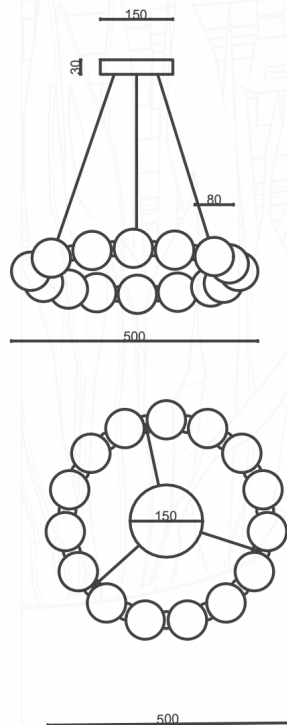

The Mysa provides minimalist contemporary lighting fit for residential and commercial settings. Available in sizes ranging from 330-1000mm, with various accent colours and suspension options available.

### SPECIFICATIONS

NAME	MODEL	COLOUR	CCT
MYSA 500 PB	ZL-4201-P500-WW-PB	Polished Brass	3000K
MYSA 500 BB	ZL-4201-P500-WW-BB	Brushed Brass	3000K

<b>DIMENSIONS</b>	Pendant Diameter * Height: Ø500*H80mm Shade/s: Ø60mm
<b>SUSPENSION DROP</b>	5000mm (adjustable on site by electrician)
<b>CEILING MOUNT</b>	Surface mounted; round Ø150*H30mm (smaller sizes available, requires driver to be installed remotely)
<b>LIGHT SOURCE</b>	Inbuilt LED
<b>CHIP TYPE</b>	SMD
<b>BEAM ANGLE</b>	360°
<b>WATTAGE</b>	30W
<b>VOLTAGE</b>	220-240V AC
<b>COLOUR TEMP</b>	3000K (4000K/6000K optional)
<b>LUMEN OUTPUT</b>	2900lm
<b>CRI</b>	80
<b>DIMMABLE</b>	Yes (DALI/0-10V optional*)
<b>LIFESPAN</b>	50,000 hours
<b>WARRANTY</b>	24 months (Included from date of purchase)
<b>IP RATING</b>	IP20 indoor rated
<b>MATERIAL/S</b>	Metal body + Hand-made glass shade + Metal ceiling mount
<b>AVAILABLE COLOURS</b>	Polished Brass / Brushed brass (Black/White/Nickel available upon request*)
<b>NOTES</b>	*Surcharge applies