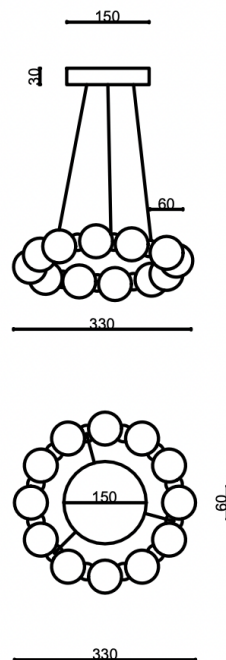

MYSA

330 LUXE HALO PENDANT

The circle, a shape that has carried on with humanity through millennia, often functioning as a simple motif for timeless silhouettes. A cohesiveness exists in the repetition of forms, through its circular 80mm opal shades and its general framework.

The Mysa provides minimalist contemporary lighting fit for residential and commercial settings. Available in sizes ranging from 330-1000mm, with various accent colours and suspension options available.

SPECIFICATIONS

NAME	MODEL	COLOUR	CCT
MYSA 330 PB	ZL-4201-P330-WW-PB	Polished Brass	3000K
MYSA 330 BB	ZL-4201-P330-WW-BB	Brushed Brass	3000K

DIMENSIONS	Pendant Diameter * Height: Ø330*H60mm Shade/s: Ø60mm
SUSPENSION DROP	5000mm (adjustable on site by electrician)
CEILING MOUNT	Surface mounted; round Ø150*H30mm (smaller sizes available, requires driver to be installed remotely)
LIGHT SOURCE	Inbuilt LED
CHIP TYPE	SMD
BEAM ANGLE	360°
WATTAGE	24W
VOLTAGE	220-240V AC
COLOUR TEMP	3000K (4000K/6000K optional)
LUMEN OUTPUT	2400lm
CRI	80
DIMMABLE	Yes (DALI/0-10V optional*)
LIFESPAN	50,000 hours
WARRANTY	24 months (Included from date of purchase)
IP RATING	IP20 indoor rated
MATERIAL/S	Metal body + Hand-made glass shade + Metal ceiling mount
AVAILABLE COLOURS	Polished Brass / Brushed brass (Black/White/Nickel available upon request*)
NOTES	*Surcharge applies