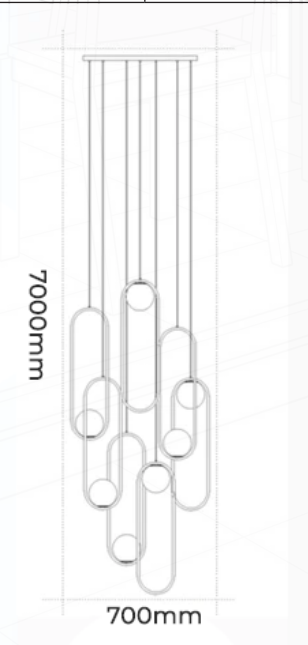

LORETTA

7 LIGHT SQUARE S2 CHANDELIER

Adorn your space with the sophisticated style of the Loretta 7 Glass Ball Pendant Light. Constructed from opal glass and are suspended by a round frame which showcases a 360 degree look. The organic minimalist form allows for easy styling in retro and urban style interiors. Ideal for entryways, voids and over stairs

Constructed from quality materials, dimmable with a selection of colours makes this a great versatile choice.

SKU	COLOUR	ADDITIONAL
ZL3824-7-SQ700-BB	Brushed Brass	S2: Square L700*W700*H60mm
ZL3824-7-SQ700-PB	Polished Brass	S2: Square L700*W700*H60mm
ZL3824-7-SQ700-BN	Brushed Nickel	S2: Square L700*W700*H60mm
ZL3824-7-SQ700-PN	Polished Nickel	S2: Square L700*W700*H60mm
ZL3824-7-SQ700-BK	Black	S2: Square L700*W700*H60mm
ZL3824-7-SQ700-WH	White	S2: Square L700*W700*H60mm
ZL3824-7-SQ700-BRG	Brushed Rose Gold	S2: Square L700*W700*H60mm

SPECIFICATIONS

DIMENSIONS (mm)	Each Light D200mxH700mm
SUSPENSION (mm)	7000mm
MOUNTING SIZE (mm)	S2: Square L700*W700*H60mm
COLOUR/FINISH	Brushed Brass Polished Brass Brushed Nickel Polished Nickel Black White Brushed Rose Gold
MATERIAL/S	Hand machined metal + glass
WATTAGE MAX (W)	25W
INPUT VOLTAGE (V)	220-240V AC
GLOBE TYPE	E14
GLOBE INCLUDED	No
GLOBE QUANTITY	7
DIMMABLE	Yes
IP RATING	IP20
WARRANTY	24 months
ADDITIONAL NOTES	-Need custom colours, drops or any other requirements, feel free to contact us.