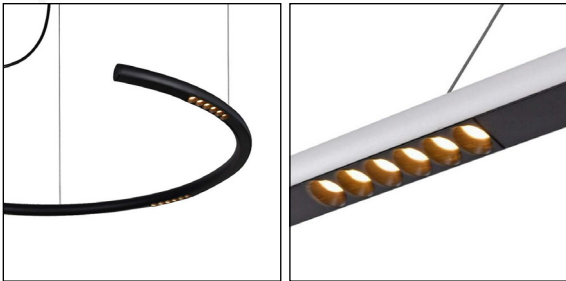

LIGNE

80CM MODERN LOW GLARE ROUND HALO

The Ligne, French for 'line' brings excitement, comfort and adapts seamlessly to the geometry of any domestic or commercial space providing a luxury low glare lighting design. Encompassing linear, square, circular and oval shapes.

Characterised by its ultra modern slender design, with recessed COB modules set in groups. It's design to only provide light where its needed, allowing premium features like island benches dining tables or work stations to be elevated.

Available in 3 colours, black, white and gold, allowing it to blend in, contrast or compliment existing elements within a space.

NAME	MODEL	COLOUR
LIGNE 80C BK	ZL-20731-800C-WW-BK	Black
LIGNE 80C WH	ZL-20731-800C-WW-WH	White
LIGNE 80C GD	ZL-20731-800C-WW-GD	Gold

SPECIFICATIONS

DIMENSIONS	ø31*ø800 (pendant light only)
SUSPENSION DROP	4000mm (adjustable on site by electrician)
CEILING MOUNT	Surface mounted ø90*H120mm
LIGHT SOURCE	Epistar LED
CHIP TYPE	COB
BEAM ANGLE	60 °
WATTAGE	24W DC
VOLTAGE	220-240V AC
COLOUR TEMP	3000K Warm White
LUMEN OUTPUT	2304lm
CRI	90
DIMMABLE	No
LIFESPAN	50,000 hours
WARRANTY	24 months (Included from date of purchase)
IP RATING	IP20 indoor rated
MATERIAL/S	Metal & Polycarbonate pendant + metal ceiling mount
AVAILABLE COLOURS	Black / White / Gold (powdercoated finish)