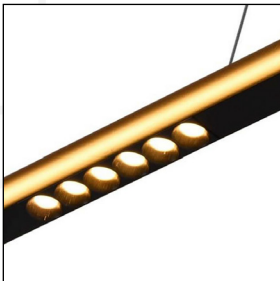

LIGNE

80CM MODERN LOW GLARE ROUND HALO

The Ligne, French for 'line' brings excitement, comfort and adapts seamlessly to the geometry of any domestic or commercial space providing a luxury low glare lighting design. Encompassing linear, square, circular and oval shapes.

Characterised by its ultra modern slender design, with recessed COB modules set in groups. It's design to only provide light where its needed, allowing premium features like island benches dining tables or work stations to be elevated.

Available in 3 colours, black, white and gold, allowing it to blend in, contrast or compliment existing elements within a space.

NAME	MODEL	COLOUR
LIGNE 80C BK	ZL-20731-800C-WW-BK	Black
LIGNE 80C WH	ZL-20731-800C-WW-WH	White
LIGNE 80C GD	ZL-20731-800C-WW-GD	Gold

SPECIFICATIONS

DIMENSIONS	ø31*ø800 (pendant light only)
SUSPENSION DROP	4000mm (adjustable on site by electrician)
CEILING MOUNT	Surface mounted ø90*H120mm
LIGHT SOURCE	Epistar LED
CHIP TYPE	COB
BEAM ANGLE	60 °
WATTAGE	24W DC
VOLTAGE	220-240V AC
COLOUR TEMP	3000K Warm White
LUMEN OUTPUT	2304lm
CRI	90
DIMMABLE	No
LIFESPAN	50,000 hours
WARRANTY	24 months (Included from date of purchase)
IP RATING	IP20 indoor rated
MATERIAL/S	Metal & Polycarbonate pendant + metal ceiling mount
AVAILABLE COLOURS	Black / White / Gold (powdercoated finish)