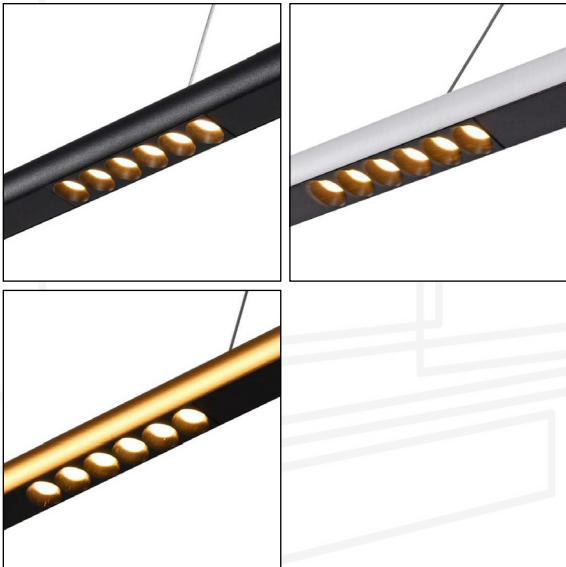

## 75 MODERN LOW GLARE SQUARE HALO

The Ligne, French for 'line' brings excitement, comfort and adapts seamlessly to the geometry of any domestic or commercial space providing a luxury low glare lighting design. Encompassing linear, square, circular and oval shapes.

Characterised by its ultra modern slender design, with recessed COB modules set in groups. It's design to only provide light where its needed, allowing premium features like island benches dining tables or work stations to be elevated.

Available in 3 colours, black, white and gold, allowing it to blend in, contrast or compliment existing elements within a space.

NAME	MODEL	COLOUR
LIGNE 75 BK	ZL-20731-750A-WW-BK	Black
LIGNE 75 WH	ZL-20731-750A-WW-WH	White
LIGNE 75 GD	ZL-20731-750A-WW-GD	Gold

### SPECIFICATIONS

<b>DIMENSIONS</b>	ø31*L750*W750mm (pendant light only)
<b>SUSPENSION DROP</b>	4000mm (adjustable on site by electrician)
<b>CEILING MOUNT</b>	Surface mounted ø90*H120mm
<b>LIGHT SOURCE</b>	Epistar LED
<b>CHIP TYPE</b>	COB
<b>BEAM ANGLE</b>	60 °
<b>WATTAGE</b>	24W DC
<b>VOLTAGE</b>	220-240V AC
<b>COLOUR TEMP</b>	3000K Warm White
<b>LUMEN OUTPUT</b>	2304lm
<b>CRI</b>	90
<b>DIMMABLE</b>	No
<b>LIFESPAN</b>	50,000 hours
<b>WARRANTY</b>	24 months (Included from date of purchase)
<b>IP RATING</b>	IP20 indoor rated
<b>MATERIAL/S</b>	Metal & Polycarbonate pendant + metal ceiling mount
<b>AVAILABLE COLOURS</b>	Black / White / Gold (powdercoated finish)