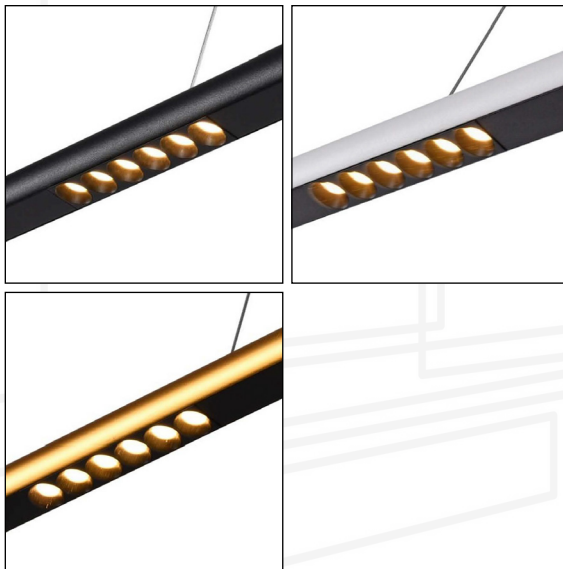

LIGNE

180 MODERN LOW GLARE LINEAR

The Ligne, French for 'line' brings excitement, comfort and adapts seamlessly to the geometry of any domestic or commercial space providing a luxury low glare lighting design.

Characterised by its ultra modern slender design, with recessed COB modules set in groups. It's design to only provide light where its needed, allowing premium features like island benches dining tables or work stations to be elevated.

Available in 3 colours, black, white and gold, allowing it to blend in, contrast or compliment existing elements within a space.

NAME	MODEL	COLOUR
LIGNE 180 BK	ZL-20731-1800A-WW-BK	Black
LIGNE 180 WH	ZL-20731-1800A-WW-WH	White
LIGNE 180 GD	ZL-20731-1800A-WW-GD	Gold

SPECIFICATIONS

DIMENSIONS	ø31*L1800mm (pendant light only)
SUSPENSION DROP	4000mm (adjustable on site by electrician)
CEILING MOUNT	Surface mounted ø90*H120mm
LIGHT SOURCE	Epistar LED
CHIP TYPE	COB
BEAM ANGLE	60 °
WATTAGE	18W DC
VOLTAGE	220-240V AC
COLOUR TEMP	3000K Warm White
LUMEN OUTPUT	1728lm
CRI	90
DIMMABLE	No
LIFESPAN	50,000 hours
WARRANTY	24 months (Included from date of purchase)
IP RATING	IP20 indoor rated
MATERIAL/S	Metal & Polycarbonate pendant + metal ceiling mount
AVAILABLE COLOURS	Black / White / Gold (powdercoated finish)