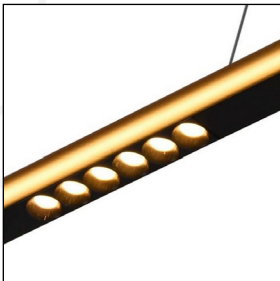

## 120B MODERN LOW GLARE OVAL HALO

The Ligne, French for 'line' brings excitement, comfort and adapts seamlessly to the geometry of any domestic or commercial space providing a luxury low glare lighting design. Encompassing linear, square, circular and oval shapes.

Characterised by its ultra modern slender design, with recessed COB modules set in groups. It's design to only provide light where its needed, allowing premium features like island benches dining tables or work stations to be elevated.

Available in 3 colours, black, white and gold, allowing it to blend in, contrast or compliment existing elements within a space.

NAME	MODEL	COLOUR
LIGNE 120B BK	ZL-20731-1200B-WW-BK	Black
LIGNE 120B WH	ZL-20731-1200B-WW-WH	White
LIGNE 120B GD	ZL-20731-1200B-WW-GD	Gold