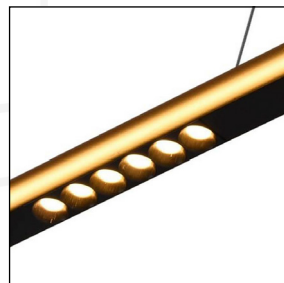

LIGNE

120 MODERN LOW GLARE LINEAR

The Ligne, French for 'line' brings excitement, comfort and adapts seamlessly to the geometry of any domestic or commercial space providing a luxury low glare lighting design.

Characterised by its ultra modern slender design, with recessed COB modules set in groups. It's design to only provide light where its needed, allowing premium features like island benches dining tables or work stations to be elevated.

Available in 3 colours, black, white and gold, allowing it to blend in, contrast or compliment existing elements within a space.

NAME	MODEL	COLOUR
LIGNE 120 BK	ZL-20731-1200A-WW-BK	Black
LIGNE 120 WH	ZL-20731-1200A-WW-WH	White
LIGNE 120 GD	ZL-20731-1200A-WW-GD	Gold

SPECIFICATIONS

DIMENSIONS	ø31*L1200mm (pendant light only)
SUSPENSION DROP	4000mm (adjustable on site by electrician)
CEILING MOUNT	Surface mounted ø90*H120mm
LIGHT SOURCE	Epistar LED
CHIP TYPE	COB
BEAM ANGLE	60 °
WATTAGE	12W DC
VOLTAGE	220-240V AC
COLOUR TEMP	3000K Warm White
LUMEN OUTPUT	1152lm
CRI	90
DIMMABLE	No
LIFESPAN	50,000 hours
WARRANTY	24 months (Included from date of purchase)
IP RATING	IP20 indoor rated
MATERIAL/S	Metal & Polycarbonate pendant + metal ceiling mount
AVAILABLE COLOURS	Black / White / Gold (powdercoated finish)