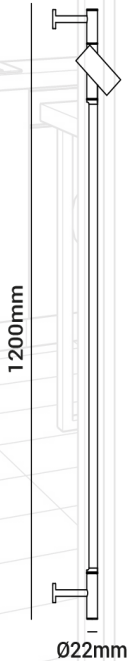

JUSBAR

DUAL LINEAR + SPOTLIGHT

The Jusbar brings excitement, comfort and adapts seamlessly it can stand alone as a simple feature or paired in groups.

Characterised by unique dual light design, the main linear light is designed to provide wonderful reflected light off the wall. This section can be rotated left or right for wall washing capabilities. The 15 degree beam of the spot light is designed to provide a discreet pool of light to the side of the ambient light section.

Mounted vertically or horizontally, its a unique art piece that will bring a touch of luxury and design to any space.

SKU	COLOUR	CCT
ZL20124-1200-WW	Black + Satin Brass	3000K

SPECIFICATIONS

DIMENSIONS (mm)	W22*H1200mm
MOUNTING (mm)	2 X D40mm
COLOUR/FINISH	Black + Satin Brass
MATERIAL/S	Metal
WATTAGE MAX (W)	17W 12W Linear + 5W Spot
INPUT VOLTAGE (V)	220-240V AC
CCT (K)	3000K
CRI	90+
LUMENS (lm)	1650lm
LIGHT QUANTITY	2
DIMMABLE	Yes
IP RATING	IP20
WARRANTY	24 months
ADDITIONAL NOTES	- Comes supplied with remote driver. - Driver requires installation inside wall or <10m away - Custom colours, drops or other requirements, feel free to contact us.