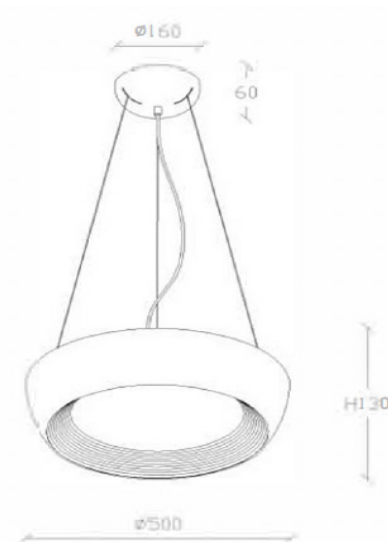

INFINI

50 TAPERED DRUM PENDANT

The Infini brings modern class, comfort and a practical touch of design to both modern and contemporary spaces.

Characterised by its unique tapered drum design, with small intricate elements to show case its premium nature. Suited for dining tables, coffee tables and open plan living spaces requiring a circular low glare fitting.

Available in black or white, allowing the Infini to blend in, contrast or complement existing elements within a space.

| NAME | MODEL | COLOUR |
|--------------|---------------------|--------|
| INFINI 50 BK | ZL-20733-500A-WW-BK | Black |
| INFINI 50 WH | ZL-20733-500A-WW-WH | White |

SPECIFICATIONS

| | |
|--------------------------|---|
| DIMENSIONS | ø500*H130 (pendant light only) |
| SUSPENSION DROP | 5000mm (adjustable on site by electrician) |
| CEILING MOUNT | Surface mounted ø160*H60mm |
| LIGHT SOURCE | Epistar LED |
| CHIP TYPE | COB |
| BEAM ANGLE | 90 ° |
| WATTAGE | 42W DC |
| VOLTAGE | 220-240V AC |
| COLOUR TEMP | 3000K Warm White |
| LUMEN OUTPUT | 4032lm |
| CRI | 90 |
| DIMMABLE | No |
| LIFESPAN | 50,000 hours |
| WARRANTY | 24 months (Included from date of purchase) |
| IP RATING | IP20 indoor rated |
| MATERIAL/S | Metal & Polycarbonate pendant + metal ceiling mount |
| AVAILABLE COLOURS | Black / White (powdercoated finish) |