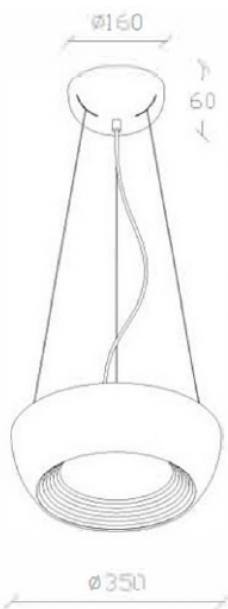

INFINI

35 TAPERED DRUM PENDANT

The Infini brings modern class, comfort and a practical touch of design to both modern and contemporary spaces.

Characterised by its unique tapered drum design, with small intricate elements to show case its premium nature. Suited for dining tables, coffee tables and open plan living spaces requiring a circular low glare fitting.

Available in black or white, allowing the Infini to blend in, contrast or complement existing elements within a space.

NAME	MODEL	COLOUR
INFINI 35 BK	ZL-20733-350A-WW-BK	Black
INFINI 35 WH	ZL-20733-350A-WW-WH	White

SPECIFICATIONS

DIMENSIONS	ø35*H110 (pendant light only)
SUSPENSION DROP	5000mm (adjustable on site by electrician)
CEILING MOUNT	Surface mounted ø160*H60mm
LIGHT SOURCE	Epistar LED
CHIP TYPE	COB
BEAM ANGLE	90 °
WATTAGE	24W DC
VOLTAGE	220-240V AC
COLOUR TEMP	3000K Warm White
LUMEN OUTPUT	2304lm
CRI	90
DIMMABLE	No
LIFESPAN	50,000 hours
WARRANTY	24 months (Included from date of purchase)
IP RATING	IP20 indoor rated
MATERIAL/S	Metal & Polycarbonate pendant + metal ceiling mount
AVAILABLE COLOURS	Black / White (powdercoated finish)