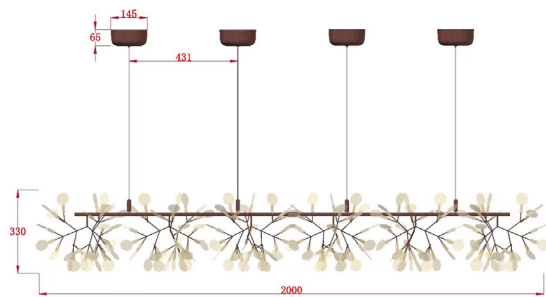

DIMENSIONS	L2000*H330*W430mm (162 LEDs)
SUSPENSION DROP	7000mm (adjustable on site by electrician) Custom longer lengths available
CEILING MOUNT	4 x round surface mounted ø145*H65mm (2 cables are powered)
LIGHT SOURCE	Proprietary LED, replacements available from zlights
CHIP TYPE	SMD
BEAM ANGLE	360°
WATTAGE	0.3W/LED
VOLTAGE	220-240V AC
COLOUR TEMP	3000K/4000K
LUMEN OUTPUT	66lm/W
CRI	85
DIMMABLE	No
LIFESPAN	50,000 hours
WARRANTY	24 months (Included from date of purchase)
IP RATING	IP20 indoor rated
MATERIAL/S	Metal & Polycarbonate pendant + metal ceiling mount
AVAILABLE COLOURS	Rose Gold Copper / Champagne Gold / Black / White