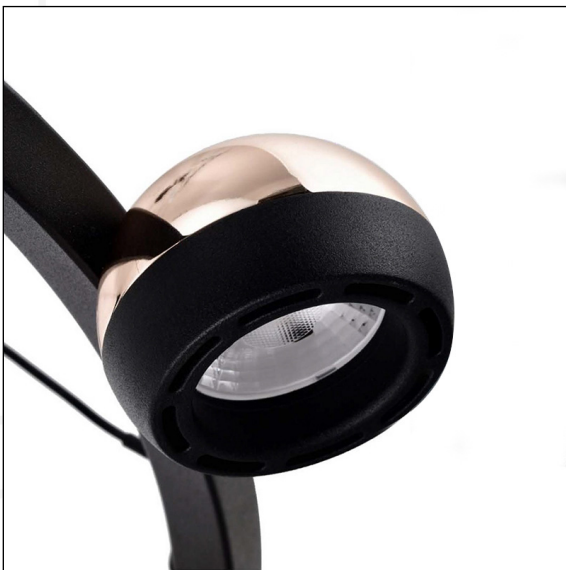

FLEURIR

10 LIGHT POD HALO PENDANT

The Fleurir, French for 'blossom' delivers a unique perspective to modern & contemporary spaces. Combining black or white with luxury rose gold lighting modules.

Each module houses high quality, COB LED light source, recessed within the fitting to promote a low glare experience, a tight 60° beam angle allows careful light placement.

Available in black or white, allowing it to blend in, contrast or compliment existing elements within a space.

NAME	MODEL	COLOUR
FLEURIR 80 BK	ZL-20734-10A-WW-BK	Black
FLEURIR 80 WH	ZL-20734-10A-WW-WH	White

SPECIFICATIONS

DIMENSIONS	ø800*H250 (pendant only)
SUSPENSION DROP	4000mm (adjustable on site by electrician)
CEILING MOUNT	Surface mounted ø160*H60mm
LIGHT SOURCE	Epistar LED
CHIP TYPE	COB
BEAM ANGLE	60 °
WATTAGE	10 x 5W DC
VOLTAGE	220-240V AC
COLOUR TEMP	3000K Warm White
LUMEN OUTPUT	4800lm
CRI	90
DIMMABLE	No
LIFESPAN	50,000 hours
WARRANTY	24 months (Included from date of purchase)
IP RATING	IP20 indoor rated
MATERIAL/S	Metal & Polycarbonate pendant + metal ceiling mount
AVAILABLE COLOURS	Black / White (pods are rose gold)