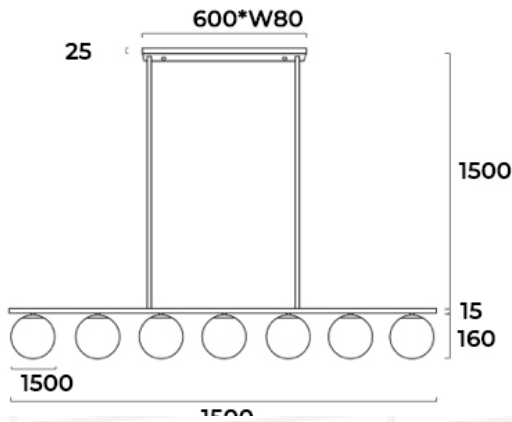

## MODERN 7 LIGHT LINEAR

IP20

DIM

The Felix is a simple linear pendant perfect for that transitional or more contemporary dining room or kitchen. Seven glass spheres are fixed below a metal bar giving a robust, yet compact effect to this fixture and a unique character with timeless appeal.

### SPECIFICATIONS

DIMENSIONS	L1500*H175mm*W150mm (Pendant light only)
SUSPENSION DROP	Solid Rods (1x300)+(2x600)
CEILING MOUNT	Rectangular surface mounted L600*H25*W80mm
LIGHT SOURCE	Replacement lamp
CHIP TYPE	E27
BEAM ANGLE	360°
WATTAGE	25W Max (per light)
VOLTAGE	220-240V AC
IDEAL CCT	2700-3000K
LUMEN OUTPUT	~
CRI	~
DIMMABLE	Yes
LIFESPAN	50,000 hours
WARRANTY	36 months (Included from date of purchase)
IP RATING	IP20 indoor rated
MATERIAL/S	Metal body + Hand-made glass shade + Metal ceiling mount
AVAILABLE COLOURS	Brushed Brass