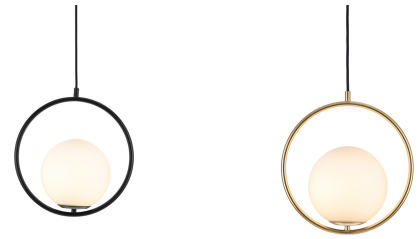

Eden Pendant Series

Adorn your space with the sophisticated style of the Eden Glass Ball Pendant Light. Constructed from opal glass and are suspended by a round frame which showcases a 360 degree look. The organic minimalist form allows for easy styling in retro and urban style interiors. Ideal for eateries, bedside lighting and dining tables.

Specifications

Wattage	25W Max
Beam Angle	360 °Approx
Mount Size	120mm
Shade Diameter	180mm standard (200 / 250mm (300mm available)
IP Rating	IP20
IC Rating	N/A
Input Voltage:	240V
Warranty:	1 Years

Pendant Information

Inline switch	Not available
Suspension Length	2000mm (Adjustable on site)
Globe Base	E14
Dimmable	Yes (requires dimmable globe)

Colours

Matt Black / Brushed Brass

Custom Colours

White
Rose Gold
Polished Brass
Brushed Copper
Brushed Nickel
Polished Nickel

Notes

1. Glass opening is 35mm please use candle LED
2. 300mm Glass available upon request (surcharge applies)
3. Custom colours available (surcharge applies)