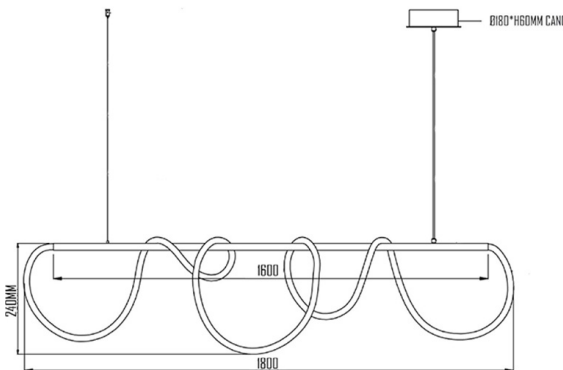

CURL CURL

160 MINIMALIST LINEAR

Create the look you desire with the Curl Curl flexible pendant light. A intricate metal suspension pendant incorporating a unique LED silicone tube. Suited within modern, contemporary and unique spaces. The Curl Curl will definitely leave a lasting impression on guests.

The design makes it simple and easy to clean and maintain.

Height adjustable with 3000mm suspension supplied in total, making it fast and simple for the electrician to install. Allowing it to work with a range of different ceiling heights.

NAME	MODEL	COLOUR	CCT
CURL CURL 160 BB	ZL-3246-1600-WW-BB	Brushed Brass	3000K
CURL CURL 160 BK	ZL-3246-1600-WW-BK	Black	3000K

SPECIFICATIONS

DIMENSIONS	L1800*H240mm (pendant light only)
SUSPENSION DROP	3000mm (adjustable on site by electrician)
CEILING MOUNT	Round surface mounted ø180*H60mm
LIGHT SOURCE	Proprietary LED, replacements available from zlights
CHIP TYPE	SMD
BEAM ANGLE	360°
WATTAGE	60W
VOLTAGE	220-240V AC
COLOUR TEMP	3000K
LUMEN OUTPUT	3000lm
CRI	82
DIMMABLE	Yes (Triac)
LIFESPAN	50,000 hours
WARRANTY	24 months (Included from date of purchase)
IP RATING	IP20 indoor rated
MATERIAL/S	Metal body + Stainless Steel + Silicone
AVAILABLE COLOURS	Brass / Black