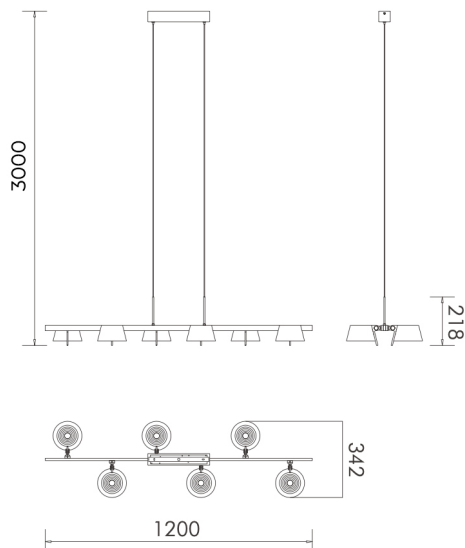

CANTOR

6 LIGHT ADJUSTABLE LINEAR

The Cantor, inspired by the cantor black, calla lily, with its unique 6 adjustable light arrangement situated across its prominent linear design. Each light is designed to provide effective direct illumination exactly where it's needed.

NAME	MODEL	COLOUR	CCT
CANTOR 6 LIGHT BK	ZL-20214-6D-WW-BK	Black	3000K
CANTOR 6 LIGHT BK	ZL-20214-6D-WW-GD	Gold (Matt Brass)	3000K

SPECIFICATIONS

DIMENSIONS	L1200*H218*W342mm (pendant light only)
SUSPENSION DROP	3000mm (adjustable)
CEILING MOUNT	Rectangular; surface mounted L350*W70*H70mm
LIGHT SOURCE	Built in LED
CHIP TYPE	COB
BEAM ANGLE	60°
WATTAGE	28W
VOLTAGE	220-240V AC
COLOUR TEMP	3000K
LUMEN OUTPUT	3500lm
CRI	90
DIMMABLE	No
LIFESPAN	50,000 hours
WARRANTY	36 months (Included from date of purchase)
IP RATING	IP20 indoor rated
MATERIAL/S	Metal body + Metal ceiling mount
AVAILABLE COLOURS	Black / Gold (matt brass)