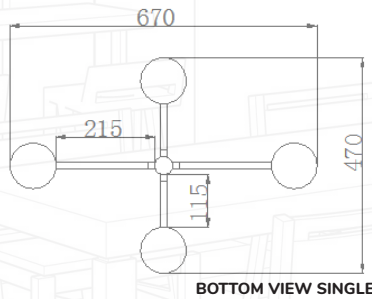

BEDOVA

28 LIGHT CLUSTER

The Bedova brings striking modernity to any space. With a slim minimalist profile, this pendant light suits narrow and wide spaces alike. Available in variety of colours, this pendant can be hung individually or in groups to suit any need.

SKU	SHAPE	ADDITIONAL
ZL3826-1200-BK	Rectangular L1200*W400*H53mm	Black / G4

SPECIFICATIONS

DIMENSIONS (mm)	Individual pendant: H1100*L630*W470mm Shade: Ø100mm
SUSPENSION (mm)	4000mm
MOUNTING SIZE (mm)	Surface Mounted Rectangular L1200*W400mm
COLOUR/FINISH	Opal Frosted White
MATERIAL/S	Hand made glass + powdercoated Aluminium
WATTAGE MAX (W)	140W Max
INPUT VOLTAGE (V)	220-240V AC
GLOBE TYPE	G4
GLOBE INCLUDED	No
GLOBE QUANTITY	28
DIMMABLE	Yes (Triac)
IP RATING	IP20
WARRANTY	24 months
ADDITIONAL NOTES	-Ceiling plates in round, square or rectangular -Suspension adjustable on site -Need custom colours, drops or any other requirements, feel free to contact us.