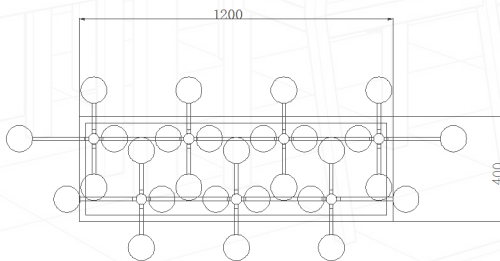

BOTTOM VIEW CLUSTER

Please direct all enquiries and quote requests to quotes@zlights.com.au

Disclaimer: zlights. All prices are subject to change without warning; please check with your sales representative prior to ordering. While every effort has been made to ensure the accuracy of the information presented on this sheet, it is intended as a guide only, zlights will not be bound by or responsible for any errors or omissions.