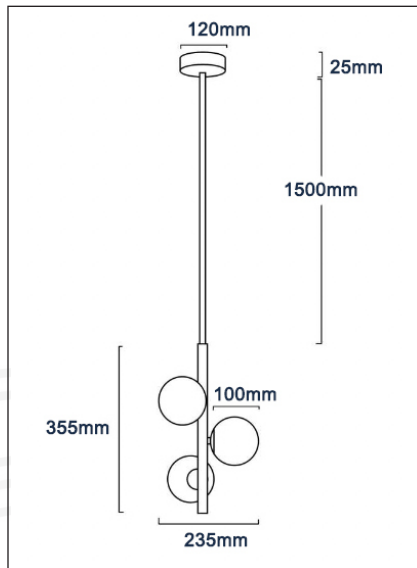

BLOSSOM

3 LIGHT VERTICAL PENDANT

The Blossom Slim is our newest addition to the blossom range, taking the original blossom concept and flipping it vertically.

Characterised by its modern contemporary slender design, with mouth blown glass globes positioned around the central body. It's designed to provide gorgeous ambient light, allowing premium features like powder rooms, besides and reading nooks.

SPECIFICATIONS

DIMENSIONS	H355*D235mm (vertical pendant section) Shade: ø100mm
SUSPENSION DROP	Solid rods 1 x 300mm + 2 x 600mm
SHADE	ø100mm
CEILING MOUNT	Surface mounted round D120*H25mm
LAMP HOLDER	G9 (not included) globe dimensions max ø40mm*L100-150mm
BEAM ANGLE	360 °
WATTAGE	42W Max
VOLTAGE	220-240V (can be made to suit international standards)
DIMMABLE	Yes (requires dimming lamp)
IP RATING	IP20 indoor rated
WARRANTY	36 months (Included from date of purchase)
LOCATION/S	Bedside/powder-rooms/reading nooks
WEIGHT	5kg
CARTON QTY	1/1
MATERIAL/S	Hand made metal + opal glass
AVAILABLE COLOURS	Brushed Brass+opal/Black+opal/Black+smoke
NOTES	Glass/metal dimensions may vary slightly due to hand-made process*