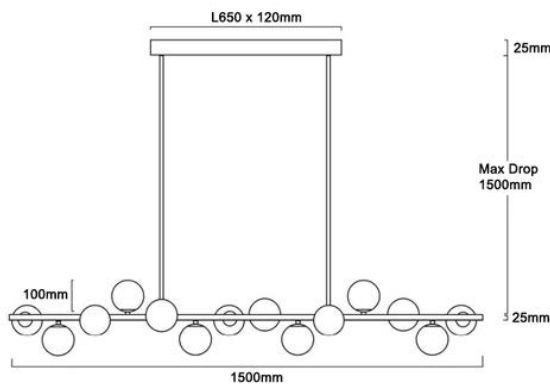

## SLIM LINEAR 14 LIGHT

The Blossom Slim is our newest addition to the blossom range, taking the original blossom concept and elongating its shape and form.

Characterised by its modern contemporary slender design, with mouth blown glass globes positioned around the central body. It's designed to provide gorgeous ambient light, allowing premium features like island benches dining tables or work stations to be elevated.

### SPECIFICATIONS

<b>DIMENSIONS</b>	L1500*H235mm (linear pendant section)
<b>SUSPENSION DROP</b>	1 x 300mm + 2 x 600mm
<b>SHADE/S</b>	ø100mm
<b>CEILING MOUNT</b>	Surface mounted rectangular L650*W120*H25mm
<b>LAMP HOLDER</b>	G9 (globe not included)
<b>BEAM ANGLE</b>	360 °
<b>WATTAGE</b>	42W Max
<b>VOLTAGE</b>	220-240V (can be made to suit international standards)
<b>DIMMABLE</b>	Yes (requires dimming lamp)
<b>IP RATING</b>	IP20 indoor rated
<b>WARRANTY</b>	36 months (Included from date of purchase)
<b>LOCATION/S</b>	Over dining tables & kitchen islands
<b>WEIGHT</b>	7kg
<b>CARTON QTY</b>	1/1
<b>MATERIAL/S</b>	Hand made metal + opal glass
<b>AVAILABLE COLOURS</b>	Brushed Brass+Opal Black+Opal Black+ Smoke
<b>NOTES</b>	Glass/metal dimensions may vary slightly due to hand-made process*