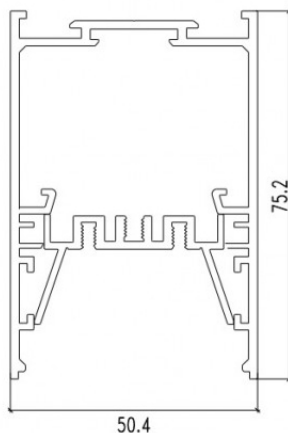

### SPECIFICATIONS

<b>DIMENSIONS</b>	Pendant Profile H75*L50mm (pendant light only) Length: 1000-3000mm (increments of 100mm)
<b>SUSPENSION DROP</b>	2000mm (adjustable on site by electrician) Longer lengths available, surcharge applies
<b>CEILING MOUNT</b>	Supplied with 2 x surface mounted (per metre) ø50*H25mm (can be used singular, paired for a balance look or used without ceiling mounts for a more minimal style)
<b>LIGHT SOURCE</b>	Epistar LED
<b>CHIP TYPE</b>	SMD
<b>BEAM ANGLE</b>	60 °
<b>WATTAGE</b>	24V
<b>VOLTAGE</b>	220-240V AC
<b>COLOUR TEMP</b>	3000K Warm White / 4000K Cool White / 6000K Daylight
<b>LUMEN OUTPUT</b>	2150-2350lm/M
<b>CRI</b>	90+
<b>DIMMABLE</b>	Yes, Triac as standard ((DALI / 0-10V & CBUS optional, surcharge applies)
<b>LIFESPAN</b>	50,000 hours
<b>WARRANTY</b>	36 months (Included from date of purchase)
<b>IP RATING</b>	IP20 (IP54 upon available upon request)
<b>MATERIAL/S</b>	Aircraft Aluminium 6063-T5 / High grade PMMA diffusers
<b>AVAILABLE COLOURS</b>	Black as standard (more colours available @ <a href="https://duluxpowders.com.au/colour/">https://duluxpowders.com.au/colour/</a> )