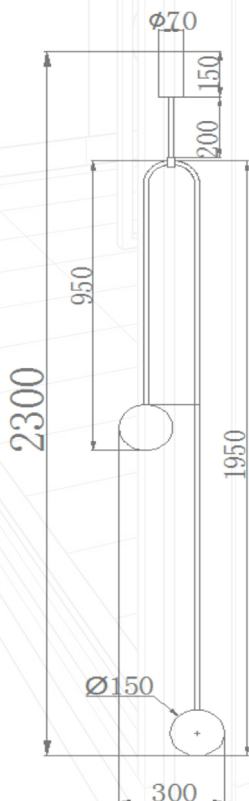

LINE DRAWING

Please direct all enquiries and quote requests to quotes@zlights.com.au

Disclaimer: zlights. All prices are subject to change without warning; please check with your sales representative prior to ordering. While every effort has been made to ensure the accuracy of the information presented on this sheet, it is intended as a guide only. zlights will not be bound by or responsible for any errors or omissions.