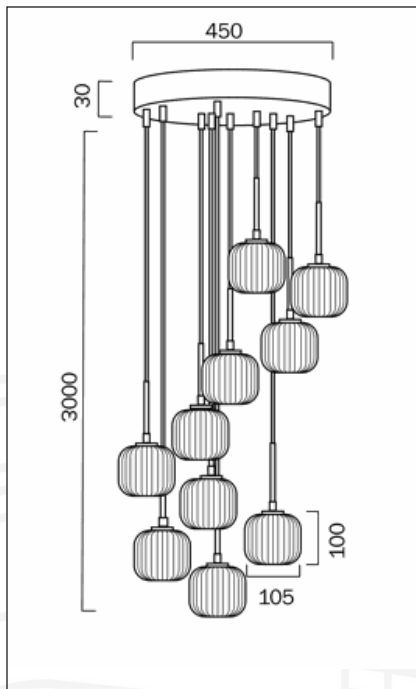

## 10 LIGHT OPAL CLUSTER

Characterised by its modern contemporary rippled design, with mouth blown glass globes positioned around the central body. It's designed to provide gorgeous ambient light, perfect for voids, stairwells and spaces with high ceilings.

NAME	MODEL	COLOUR
AEGIR BB	ZL-20AEGIR-PE10-AGOM-20	Brass/Opal

### SPECIFICATIONS

DIMENSIONS	ø105*H100mm (Shade only)
SUSPENSION DROP	Black Nylon
SHADE	ø100mm
CEILING MOUNT	Surface mounted round ø450*H30mm
LAMP HOLDER	G9 (not included)
BEAM ANGLE	360 °
WATTAGE	5W Max/lamp
VOLTAGE	220-240V (can be made to suit international standards)
DIMMABLE	Yes (requires dimming lamp)
IP RATING	IP20 indoor rated
WARRANTY	36 months (Included from date of purchase)
LOCATION/S	Voids/staircases/entryways/living rooms
WEIGHT	12kg
CARTON QTY	1/1
MATERIAL/S	Hand made metal + opal glass
AVAILABLE COLOURS	Brushed Brass+opal
NOTES	Glass/metal dimensions may vary slightly due to hand-made process*