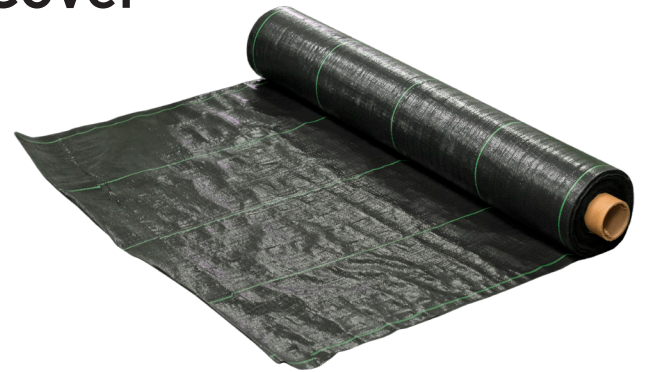

Bulletproof™ Ground Cover

Block out weeds and conserve water with our new heavy-duty ground cover. Made of 3.5 oz tear-resistant woven polypropylene, Bulletproof™ ground cover is ideal for nursery production and professional landscaping. UV-stabilized and permeable to air and water. Strong, heavy-duty construction resists punctures to last for years.

What makes our ground cover Bulletproof™?

Resists Fading. We use 50% more UV protectant than standard ground covers.

Heavier Weight. Our ground cover is 3.5 oz/ sq yd versus other manufacturers 3.0-3.2 oz.

Better drainage. Featuring double the water permeability vs other ground covers.

Green pot aligner woven into fabric at 12" intervals

Product Information

STOCK #	PRODUCT	SIZE	WEIGHT	SQ FT PER ROLL
JMCAGC3300	McConkey Bulletproof Ground Cover - 3' x 300' Roll	3' x 300'	22 lb/10 kg	900
JMCAGC4300	McConkey Bulletproof Ground Cover - 4' x 300' Roll	4' x 300'	18 lb/8 kg	1200
JMCAGC6300	McConkey Bulletproof Ground Cover - 6' x 300' Roll	6' x 300'	44 lb/20 kg	1,800
JMCAGC10300	McConkey Bulletproof Ground Cover - 10' x 300' Roll	10' x 300'	75 lb/34 kg	3,000
JMCAGC126300	McConkey Bulletproof Ground Cover - 12' 6" x 300' Roll	12' 6" x 300'	93 lb/42 kg	3,750
JMCAGC156300	McConkey Bulletproof Ground Cover - 15' 6" x 300' Roll	15' 6" x 300'	115 lb/52 kg	4,650