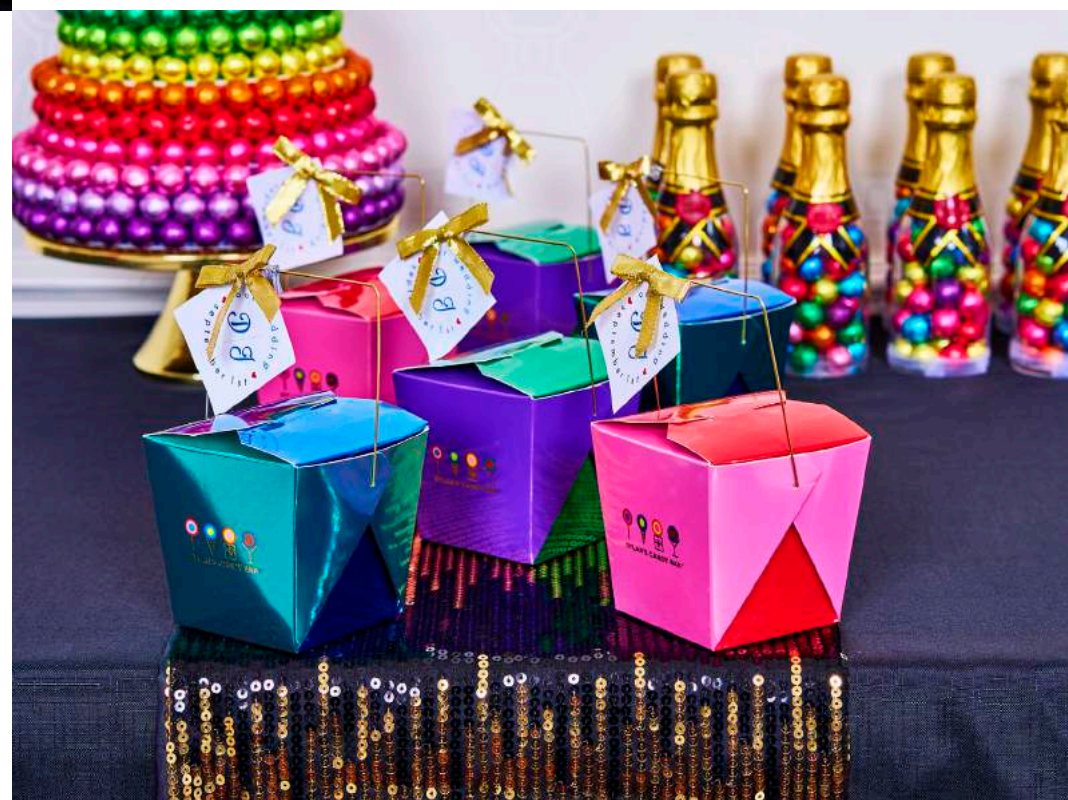

SIMPLY SWEET CANDY BUFFET

SERVES 25 GUESTS

Your Package Includes:

- 1 Party in a Pop with 52 treats from every candy food group!
- 4 colorful octagon boxes to hold your tasty treats
- Your choice of gummy, wrapped, and/or chocolate candies to total 25 pounds
- Scoops & tongs
- Dylan's Candy Bar gold mylar bags with custom stickers. Each bag holds approximately 1/2 - 1 pound of candy
- Candy description labels & frames

*Please note there is a maximum selection of 1 chocolate candy.

\$675.00 + tax

Flat Rate UPS Ground Shipping \$45

SUGAR RUSH CANDY BUFFET

SERVES 50 GUESTS

Your Package Includes:

- 1 Party in a Pop with 52 treats from every candy food group!
- 4 striped Dylan's Candy Bar pails to hold your tasty treats
- Your choice of gummy, wrapped, and/or chocolate candies to total 50 pounds
- Scoops & tongs
- Dylan's Candy Bar gold mylar bags with custom stickers. Each bag holds approximately 1/2 - 1 pound of candy
- Candy description labels & frames

*Please note there is a maximum selection of 1 chocolate candy.

\$1175.00 + tax

Flat Rate UPS Ground Shipping \$75

TOTALLY INDULGENT CANDY BUFFET

SERVES 100 GUESTS

Your Package Includes:

- 1 Party in a Pop with 52 treats from every candy food group!
- 4 striped Dylan's Candy Bar pails and 4 striped Dylan's Candy Bar hat boxes to hold your tasty treats
- Your choice of gummy, wrapped, and/or chocolate candies to total 100 pounds
- Scoops & tongs
- Dylan's Candy Bar gold mylar bags with custom stickers. Each bag holds approximately 1/2 - 1 pound of candy
- Candy description labels & frames

TAKE-OUT BOX CONTAINERS

PURPLE/GREEN, TURQUOISE/BLUE, PINK/RED

\$3

Each container holds approximately 1 pound of candy

THESE EXTRAORDINARY ADD-ONS WILL SATISFY EVERY PARTY PATRON'S SWEET TOOTH!

XL CHOCOLATE SQUARES COLOR WHEEL \$45