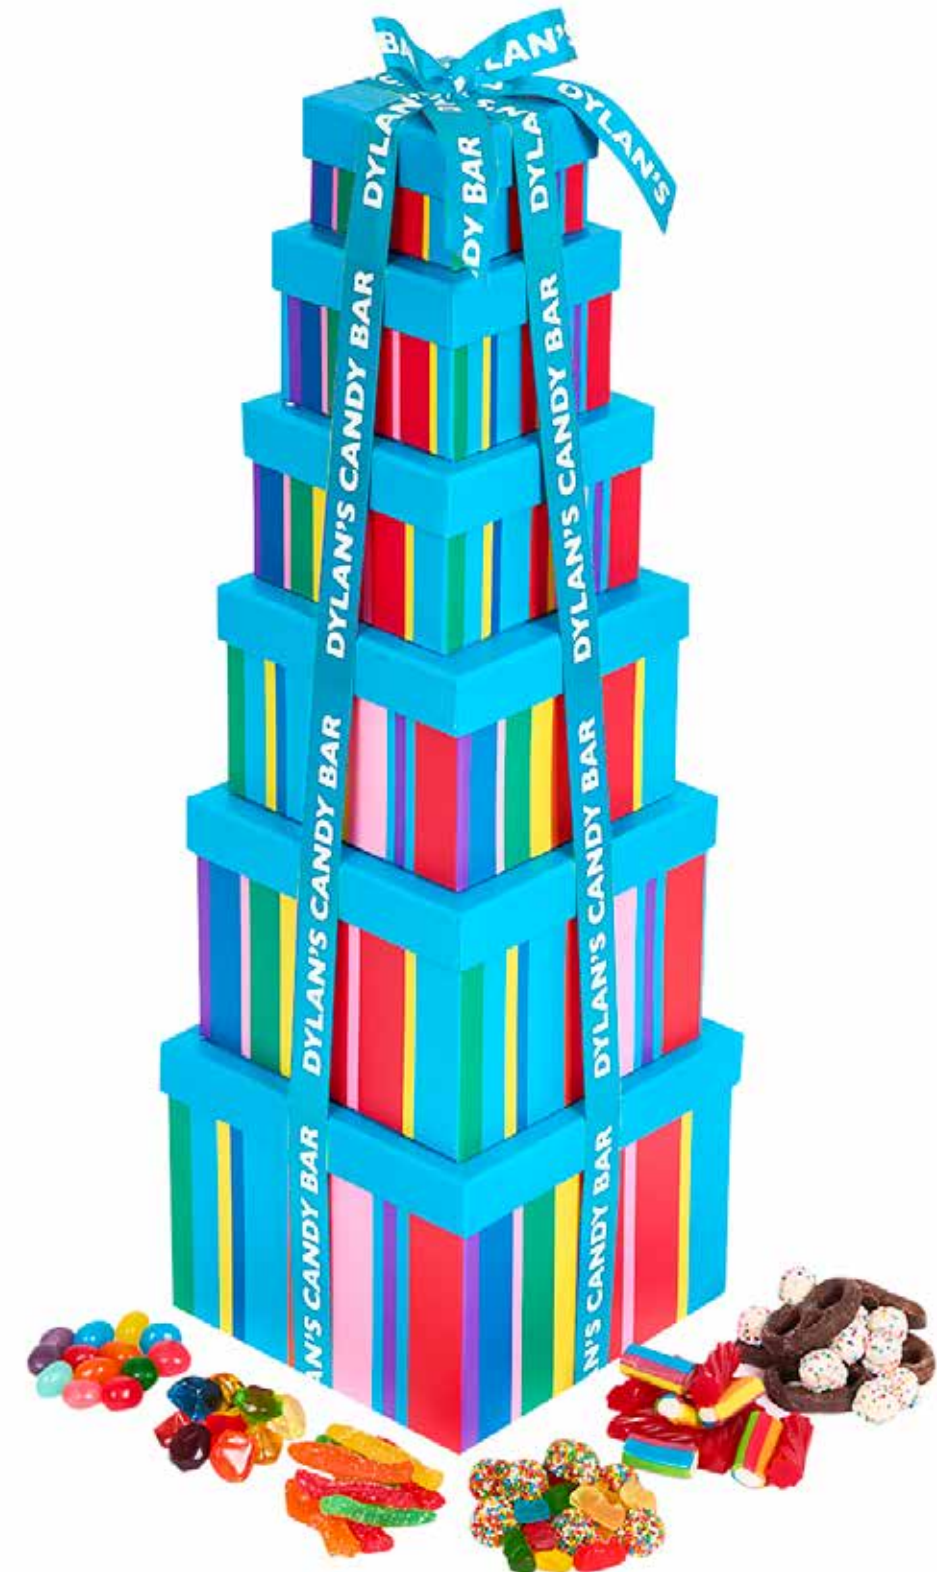

Chocolate & Gummy Sweet Treat Towers $65

The Chocolate & Gummy Sweet Treat Towers are finished with a red (Gummy) & royal blue (Chocolate) Dylan's Candy Bar signature stretch ribbon.

Add custom hangtag depicting your logo and message of choice. Additional $3/hangtag.

Ultimate Sharing Sweet Treat Tower $150

The Ultimate Sharing Sweet Treat Tower comes adorned with a turquoise Dylan's Candy Bar signature stretch ribbon.

Add custom hangtag depicting your logo and message of choice. Additional $3/hangtag.