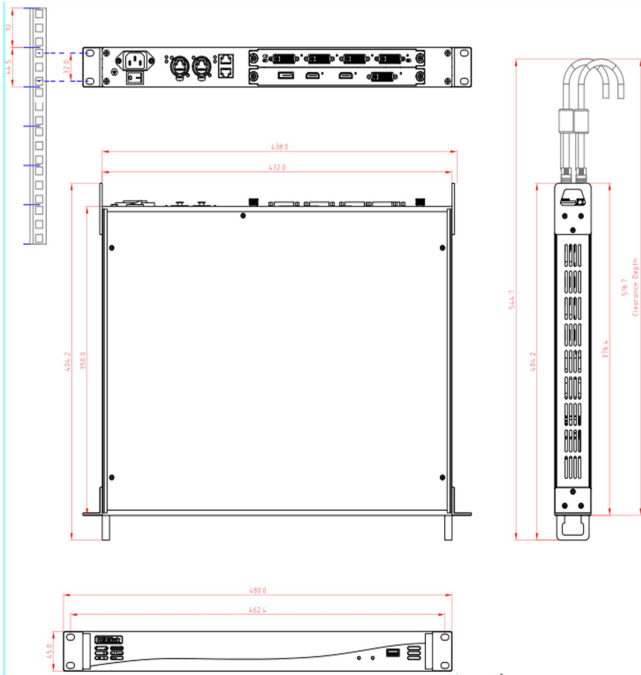

FLEX RS1

Dimensions

Order Codes

Product Code	Item
700-0001-01-0	FLEX RS1

Tel: +86-592-5771197 Fax: +86-592-5788216
 E-mail: sales@rgbink.com http://www.rgbink.com
 Headquarter: S601-607, S504 Weiye Building Torch Hi-Tech Industrial
 Development Zone, Xiamen, Fujian Province, P.R.C
**Specifications are correct at time of printing and subject to change
 or alteration without notice.**

Application

System Connection Diagram 1

System Connection Diagram 2

Specification

Connectors	Input	1 x Quad Slot 4K Module fitted with: 1 x DVI-I 2 x HDMI 1 x DisplayPort
	Output	1 x Quad Slot Quad DVI Module fitted with: 4 x DVI
	LAN /Ethernet	2 x RJ45
	ArtNet	2 x RJ45 (EtherCon)
	USB	1 x USB-A
	Power	IEC
Performance	Input Resolutions (4K Module fitted)	DVI/HDMI SMPTE: 480i 576i 720p 1080i 1080p 2160p VESA: 800x600@50/60Hz 1024x768@50/60Hz 1280x720@50/60Hz 1280x800@50/60Hz 1280x960@50/60Hz 1280x1024@50/60Hz 1400x1050@50/60Hz 1600x1200@50/60Hz 1920x1080@50/60Hz 2048x1152@50/60Hz 2560x1600@50/60Hz 3840x1080@50/60Hz 3840x2160@24Hz 3840x2160@25Hz 3840x2160@30Hz 3840x2160@50Hz 3840x2160@60Hz DisplayPort VESA: 1920x1080@60Hz 2560x1600@60Hz 3840x2160@30Hz
	Output Resolutions (DVI Module fitted)	DVI SMPTE: 720p 1080p VESA: 800x600@50/60Hz 1024x768@50/60Hz 1280x720@50/60Hz 1280x800@50/60Hz 1280x960@50/60Hz 1280x1024@50/60Hz 1400x1050@50/60Hz 1600x1200@50/60Hz 1920x1080@50/60Hz
	Supported Standards	HDMI 1.4 2.0 DVI DVI-I (Dual Link DVI) DisplayPort 1.2 USB 2.0
Power	Voltage	AC 85-264V, 50/60Hz
	Max Power	65W
Environmental	Temperature	-25°C - 55°C
	Humidity	20%-90% RH
Physical	Weight	Nett 2.5kg Packaged 5.73kg
	Dimensions	Device 480mm x 303mm x 45mm
		Packaged 540mm x 460mm x 135mm