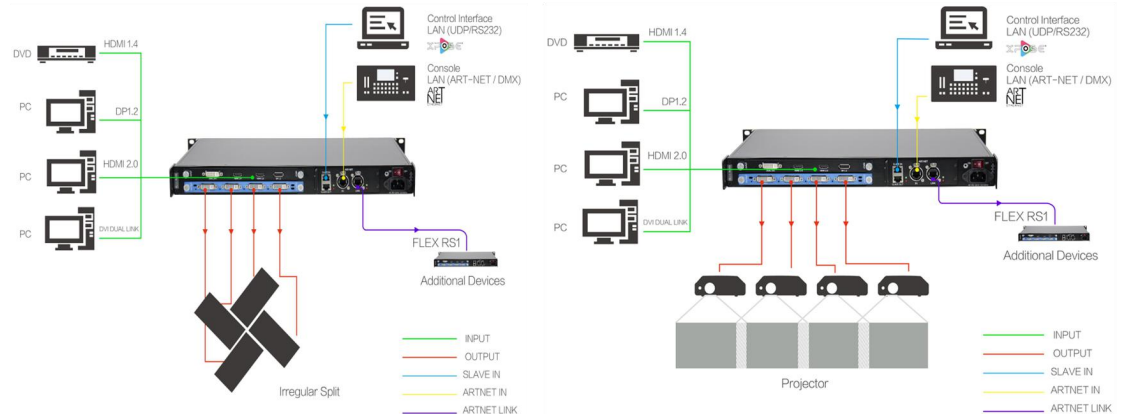

Key Features

- 4K@60Hz input via DP 1.2, HDMI 2.0 with internal 4:4:4 processing and HDR compliance
- 4K@30Hz input via Dual Link DVI, HDMI 1.4
- 3 Different Operation Mode: Rotation, Edge Blending and Splicing
- Independent output scaling to any aspect or resolution
- Rotation: Any degree rotation for each of the output
- Edge Blending: Independent edge blending for each output
- Splicing: Image splicing for each 2K output
- Cascade multiple units for additional screens
- Control Support: Art-Net DMX512-A, RS 232, IP (TCP/UDP)
- Manage with XPOSE on Windows, MacOS, iOS, Android or Linux

Application

System Connection Diagram 1

System Connection Diagram 2

Specification

Connectors	Input	1 x Quad Slot 4K Module fitted with: 1 x DVI-I 2 x HDMI 1 x DisplayPort
	Output	1 x Quad Slot Quad DVI Module fitted with: 4 x DVI
	LAN /Ethernet	2 x RJ45
	ArtNet	2 x RJ45 (EtherCon)
	USB	1 x USB-A
	Power	IEC
Performance	Input Resolutions (4K Module fitted)	DVI/HDMI SMPTE: 480i 576i 720p 1080i 1080p 2160p VESA: 800x600@50/60Hz 1024x768@50/60Hz 1280x720@50/60Hz 1280x800@50/60Hz 1280x960@50/60Hz 1280x1024@50/60Hz 1400x1050@50/60Hz 1600x1200@50/60Hz 1920x1080@50/60Hz 2048x1152@50/60Hz 2560x1600@50/60Hz 3840x1080@50/60Hz 3840x2160@24Hz 3840x2160@25Hz 3840x2160@30Hz 3840x2160@50Hz 3840x2160@60Hz DisplayPort VESA: 1920x1080@60Hz 2560x1600@60Hz 3840x2160@30Hz
	Output Resolutions (DVI Module fitted)	DVI SMPTE: 720p 1080p VESA: 800x600@50/60Hz 1024x768@50/60Hz 1280x720@50/60Hz 1280x800@50/60Hz 1280x960@50/60Hz 1280x1024@50/60Hz 1400x1050@50/60Hz 1600x1200@50/60Hz 1920x1080@50/60Hz
	Supported Standards	HDMI 1.4 2.0 DVI DVI-I (Dual Link DVI) DisplayPort 1.2 USB 2.0
Power	Voltage	AC 85-264V, 50/60Hz
	Max Power	65W
Environmental	Temperature	-25°C - 55°C
	Humidity	20%-90% RH
Physical	Weight	Nett 2.5kg Packaged 5.73kg
	Dimensions	Device 480mm x 303mm x 45mm
		Packaged 540mm x 460mm x 135mm