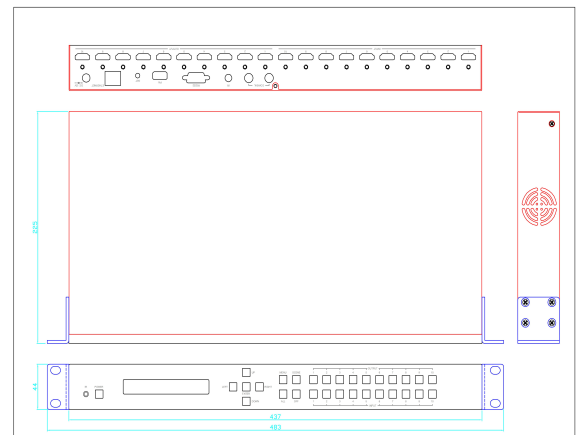

Dimension

Order Codes

Product Code	Item
552-1010-01-0	DXP H1010

Tel: +86-592-5771197 | Fax: +86-592-5788216 | E-mail: sales@rgblink.com

Headquarter: Room 601A, No. 37-3 Banshang community, Building 3, Xinke Plaza, Torch Hi-Tech Industrial Development Zone, Xiamen, China

Specifications are correct at time of printing and subject to change or alteration without notice.

RGBlink
www.rgblink.com