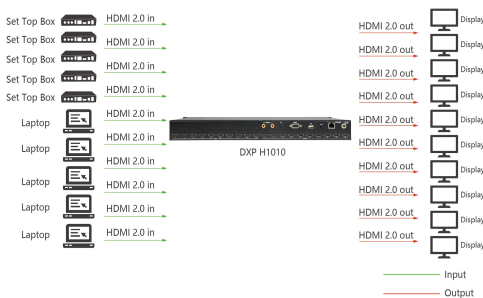

Application