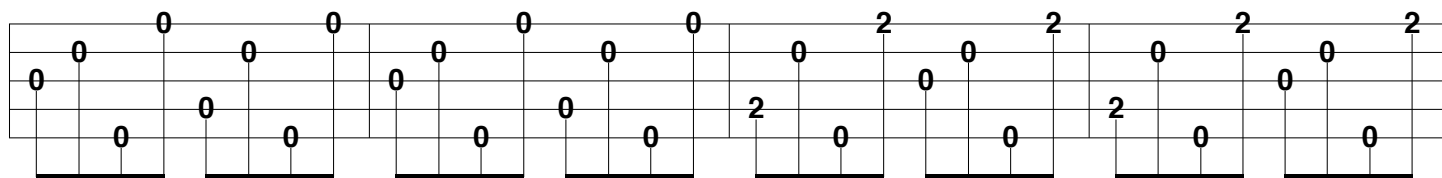

Country Roads

John Denver

Tuning (A D G B D)
Capo 2

- Before learning the chorus, try playing the syllables (highlighted in yellow) first.

Intro

Verse

Chorus