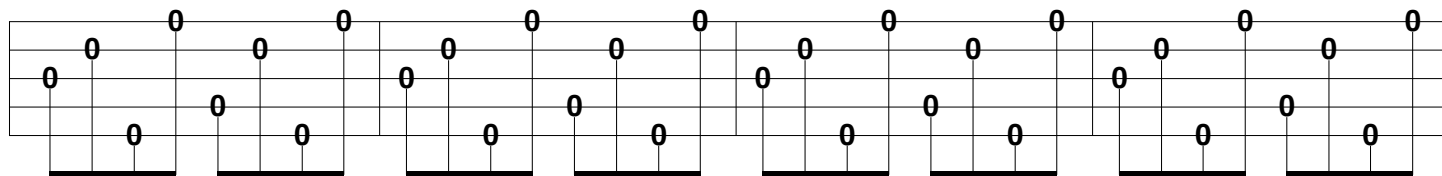

Country Roads

John Denver

Tuning (A D G B D)
Capo 2

- Before learning the chorus, try playing the syllables (highlighted in yellow) first.

Intro