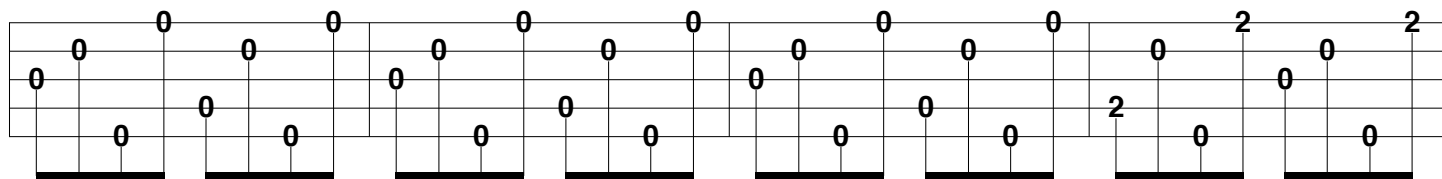

Country Roads

John Denver

Tuning (A D G B D)
Capo 2

- Before learning the chorus, try playing the syllables (highlighted in yellow) first.

Intro

Verse

Chorus