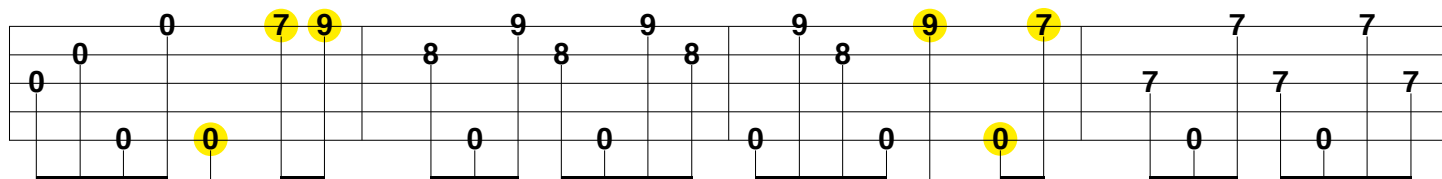

Country Roads

John Denver

Tuning (A D G B D)
Capo 2

- Before learning the chorus, try playing the syllables (highlighted in yellow) first.

Intro

Verse

Chorus