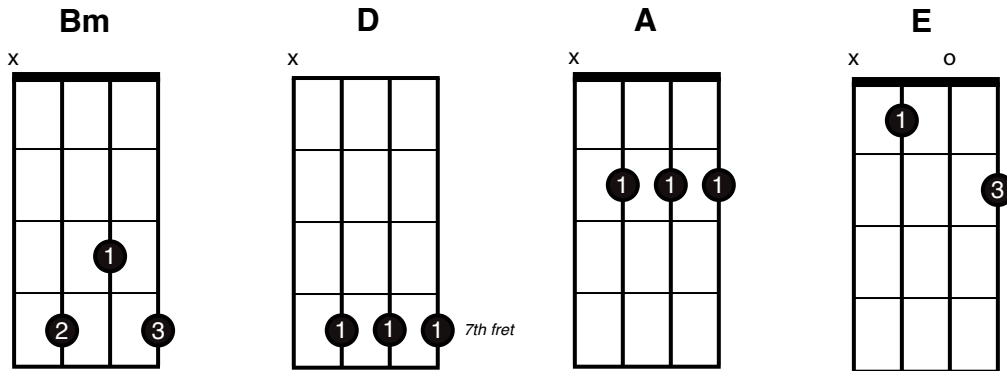

# Radioactive Imagine Dragons

Tuning (Gb D G B D)

The entire song based on the following 4 chords. Use any picking pattern you like for the verses.

## Chorus

The chorus is written in five lines of guitar tablature. Each line represents a measure of music. The first line shows a sequence of chords and notes: /4 0 4, /9 7 9 9 7 9, 7 7 7, 5 7 7 5 7. The second line continues with: 6 6 5 4 5 4, 5 4 5 4, 5 4 4, 5 4 5 4. The third line shows: /4 0 4, 2 3 3 4 3, 2 2 3 2 3 4 3, 7 5 7 6 5 6. The fourth line contains: 6 5 6 4 5 4, 2 3 3 4 3, 2 2 3 3 4 3, 7 5 7 6 5 6. The fifth line shows: 6 5 6 4 5 4, 0 0.