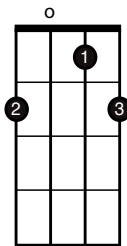

## Johnny Cash

Standard Tuning  
(G D G B D)

Am

C

D

Intro / Verse

(Notes in parentheses are optional. Sometimes he plays them, sometimes he doesn't.)

G