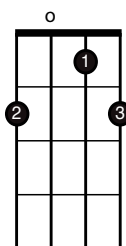

C

Chorus

Arrangement:
Verse x 10
Chorus
Verse x 10
Chorus
2nd Line Of Chorus
End on G