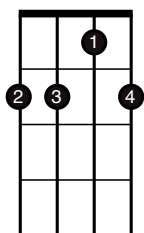

## Johnny Cash

Standard Tuning  
(G D G B D)

Am

C

D

Intro / Verse

(Notes in parentheses are optional. Sometimes he plays them, sometimes he doesn't.)

G