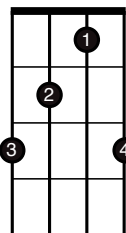

Hurt

Johnny Cash

Standard Tuning
(G D G B D)

Intro / Verse

(Notes in parentheses are optional. Sometimes he plays them, sometimes he doesn't.)

F

Chorus

Arrangement:
Verse x 10
Chorus
Verse x 10
Chorus
2nd Line Of Chorus
End on G