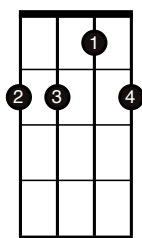

## Johnny Cash

Standard Tuning  
(G D G B D)

Am

C

D

Intro / Verse

(Notes in parentheses are optional. Sometimes he plays them, sometimes he doesn't.)

G

Am

F

C

Chorus

Arrangement:  
Verse x 10  
Chorus  
Verse x 10  
Chorus  
2nd Line Of Chorus  
End on G