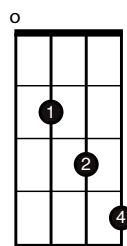

## Johnny Cash

Standard Tuning  
(G D G B D)

Am

C

D

Intro / Verse

(Notes in parentheses are optional. Sometimes he plays them, sometimes he doesn't.)

G