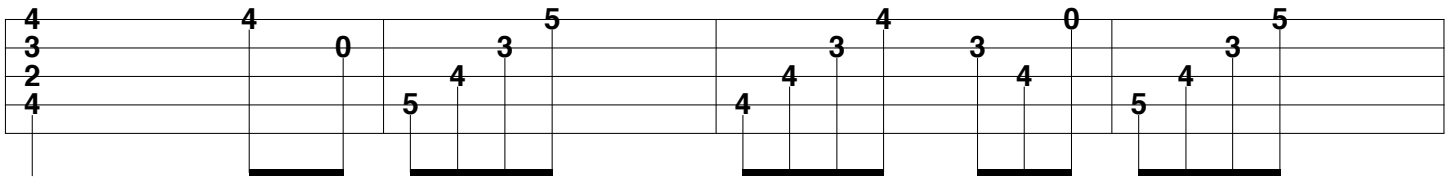

www.happybanjodude.com
happybanjodude@gmail.com