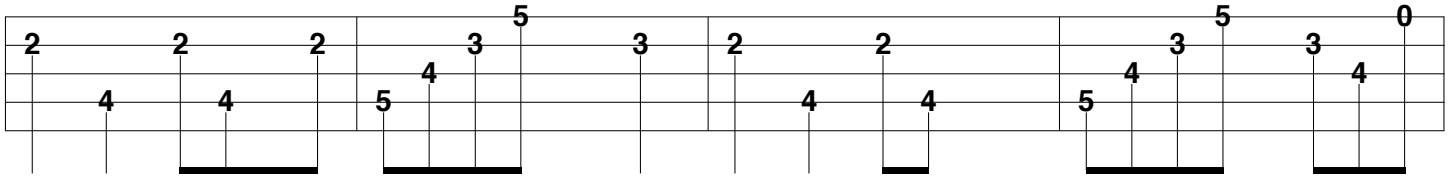

www.happybanjodude.com
happybanjodude@gmail.com