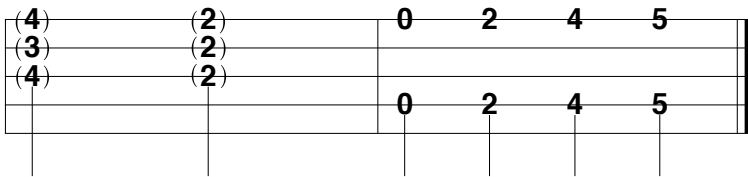

www.happybanjodude.com
happybanjodude@gmail.com