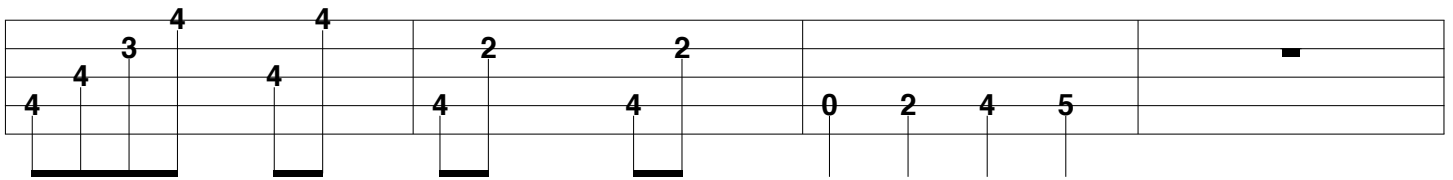

www.happybanjodude.com
happybanjodude@gmail.com