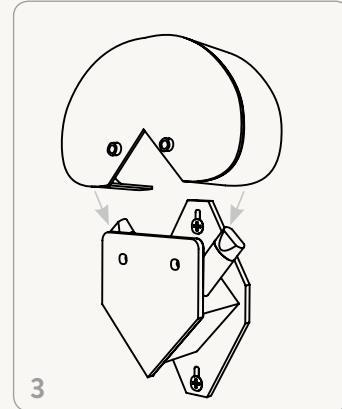

# KIDS WALL LAMPS

PRODUCT INFO

ferm  
L I V I N G

MY DEER LAMP

ELEPHANT LAMP

EASY TO ASSEMBLE

1. Place the lamp socket on the wall and secure it with two of the included screws

2. Insert two G4 LED bulbs (max 3 watts)

3. Place the cover above the LED bulbs

4. Fasten the cover to the lamp socket using two of the included screws

5. Slide the cover down over the front area of the lamp socket. Connect the LED driver to the lamp and then to the power supply