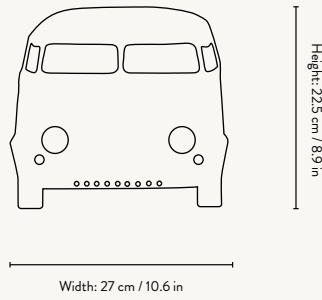

MY DEER LAMP

ELEPHANT LAMP

EASY TO ASSEMBLE

1. Place the lamp socket on the wall and secure it with two of the included screws

2. Insert two G4 LED bulbs (max 3 watts)

3. Place the cover above the LED bulbs

4. Fasten the cover to the lamp socket using two of the included screws

5. Slide the cover down over the front area of the lamp socket. Connect the LED driver to the lamp and then to the power supply

AIR BALLOON LAMP

CAR LAMP

KOALA LAMP

STAR LAMP

CLOUD LAMP