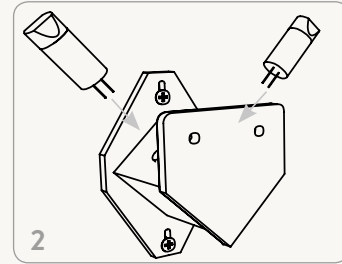

# KIDS WALL LAMPS

PRODUCT INFO

ferm  
L I V I N G

MY DEER LAMP

ELEPHANT LAMP

EASY TO ASSEMBLE

1. Place the lamp socket on the wall and secure it with two of the included screws

2. Insert two G4 LED bulbs (max 3 watts)

3. Place the cover above the LED bulbs

4. Fasten the cover to the lamp socket using two of the included screws

5. Slide the cover down over the front area of the lamp socket. Connect the LED driver to the lamp and then to the power supply