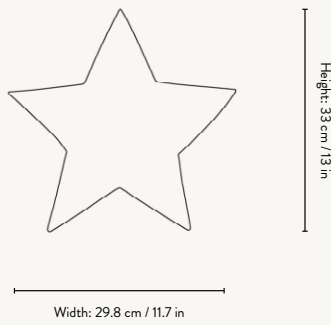

MY DEER LAMP

ELEPHANT LAMP

EASY TO ASSEMBLE

1. Place the lamp socket on the wall and secure it with two of the included screws

2. Insert two G4 LED bulbs (max 3 watts)

3. Place the cover above the LED bulbs

4. Fasten the cover to the lamp socket using two of the included screws

5. Slide the cover down over the front area of the lamp socket. Connect the LED driver to the lamp and then to the power supply

AIR BALLOON LAMP

CAR LAMP

KOALA LAMP

STAR LAMP

CLOUD LAMP