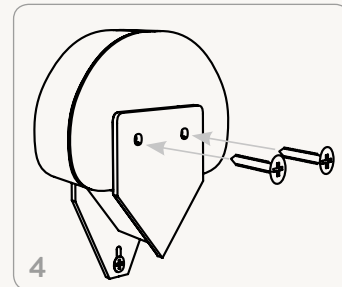

# KIDS WALL LAMPS

PRODUCT INFO

ferm  
L I V I N G

MY DEER LAMP

ELEPHANT LAMP

EASY TO ASSEMBLE

1. Place the lamp socket on the wall and secure it with two of the included screws

2. Insert two G4 LED bulbs (max 3 watts)

3. Place the cover above the LED bulbs

4. Fasten the cover to the lamp socket using two of the included screws

5. Slide the cover down over the front area of the lamp socket. Connect the LED driver to the lamp and then to the power supply