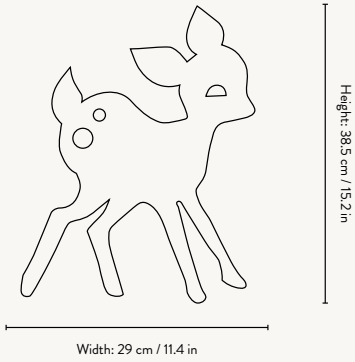

MY DEER LAMP