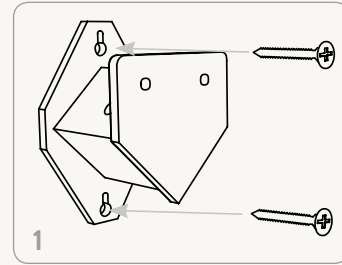

# KIDS WALL LAMPS

PRODUCT INFO

ferm  
L I V I N G

MY DEER LAMP

ELEPHANT LAMP

EASY TO ASSEMBLE

1. Place the lamp socket on the wall and secure it with two of the included screws

2. Insert two G4 LED bulbs (max 3 watts)

3. Place the cover above the LED bulbs

4. Fasten the cover to the lamp socket using two of the included screws

5. Slide the cover down over the front area of the lamp socket. Connect the LED driver to the lamp and then to the power supply