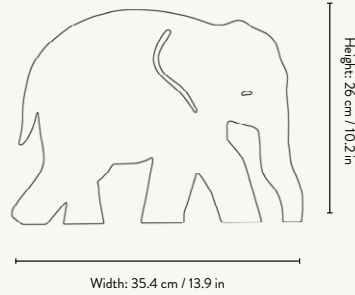

ELEPHANT LAMP