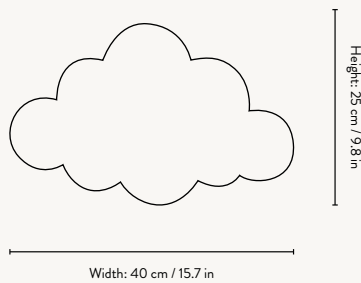

MY DEER LAMP

ELEPHANT LAMP

EASY TO ASSEMBLE

1. Place the lamp socket on the wall and secure it with two of the included screws

2. Insert two G4 LED bulbs (max 3 watts)

3. Place the cover above the LED bulbs

4. Fasten the cover to the lamp socket using two of the included screws

5. Slide the cover down over the front area of the lamp socket. Connect the LED driver to the lamp and then to the power supply

AIR BALLOON LAMP

CAR LAMP

KOALA LAMP

STAR LAMP

CLOUD LAMP