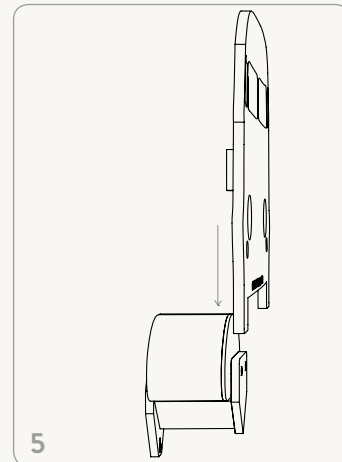

# KIDS WALL LAMPS

PRODUCT INFO

ferm  
L I V I N G

MY DEER LAMP

ELEPHANT LAMP

EASY TO ASSEMBLE

1. Place the lamp socket on the wall and secure it with two of the included screws

2. Insert two G4 LED bulbs (max 3 watts)

3. Place the cover above the LED bulbs

4. Fasten the cover to the lamp socket using two of the included screws

5. Slide the cover down over the front area of the lamp socket. Connect the LED driver to the lamp and then to the power supply