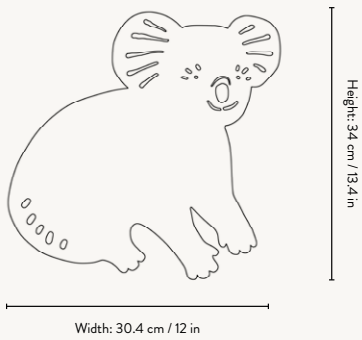

MY DEER LAMP

ELEPHANT LAMP

EASY TO ASSEMBLE

1. Place the lamp socket on the wall and secure it with two of the included screws

2. Insert two G4 LED bulbs (max 3 watts)

3. Place the cover above the LED bulbs

4. Fasten the cover to the lamp socket using two of the included screws

5. Slide the cover down over the front area of the lamp socket. Connect the LED driver to the lamp and then to the power supply

AIR BALLOON LAMP

CAR LAMP

KOALA LAMP

STAR LAMP

CLOUD LAMP