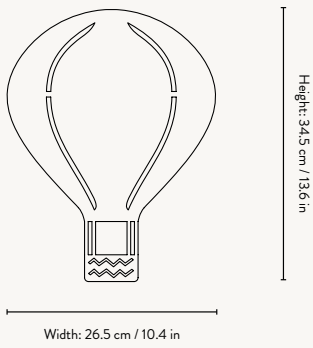

AIR BALLOON LAMP