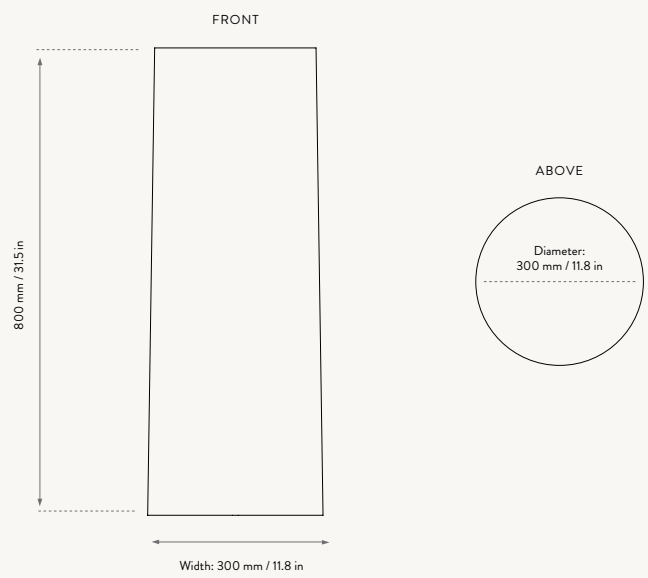

HEBE LAMPSHADE - LONG