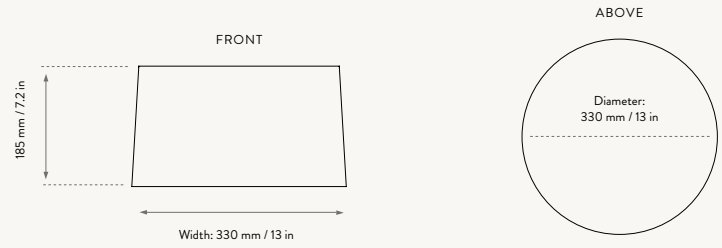

HEBE LAMPSHADE - SHORT