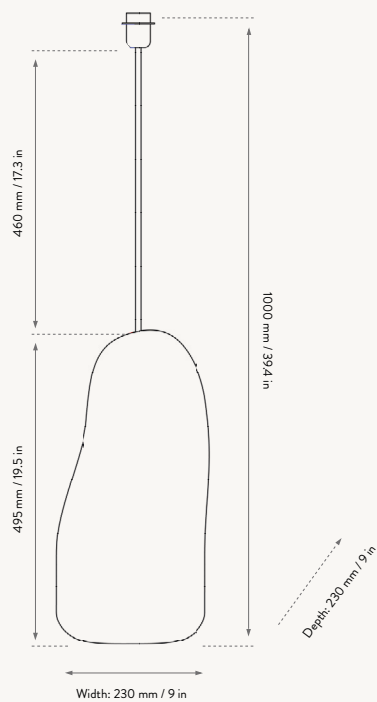

HEBE LAMP BASE - LARGE