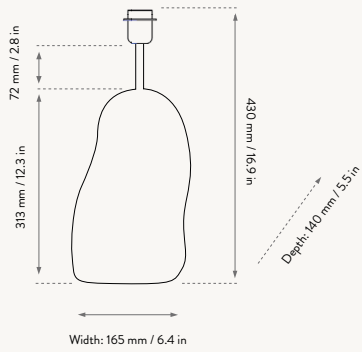

HEBE LAMP BASE - MEDIUM