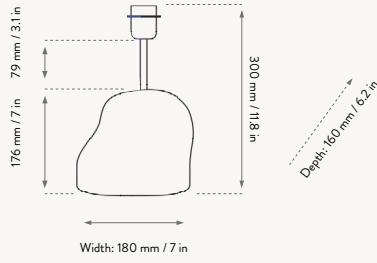

HEBE LAMP BASE - SMALL