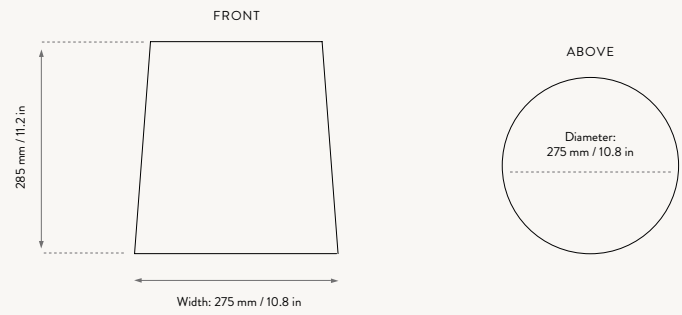

HEBE LAMPSHADE - MEDIUM