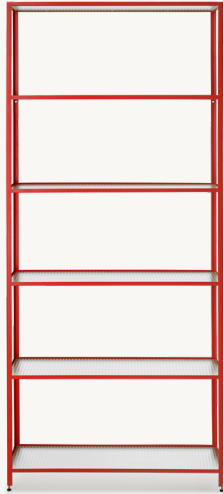

NEW

110052101
Black

110053693
Cashmere

1104263089
Poppy red

HAZE BOOKCASE - REEDED GLASS

Size: H: 185 x W: 80 x D: 30 cm
H: 72.8 x W: 31.5 x D: 11.8 in

Material: Reeded glass and powder coated metal
Care: Wipe with a damp cloth
Info: Including wall brackets and adjustable feet
Design: Collaboration with Says Who
Net. weight: 22 kg
Packsize: 1