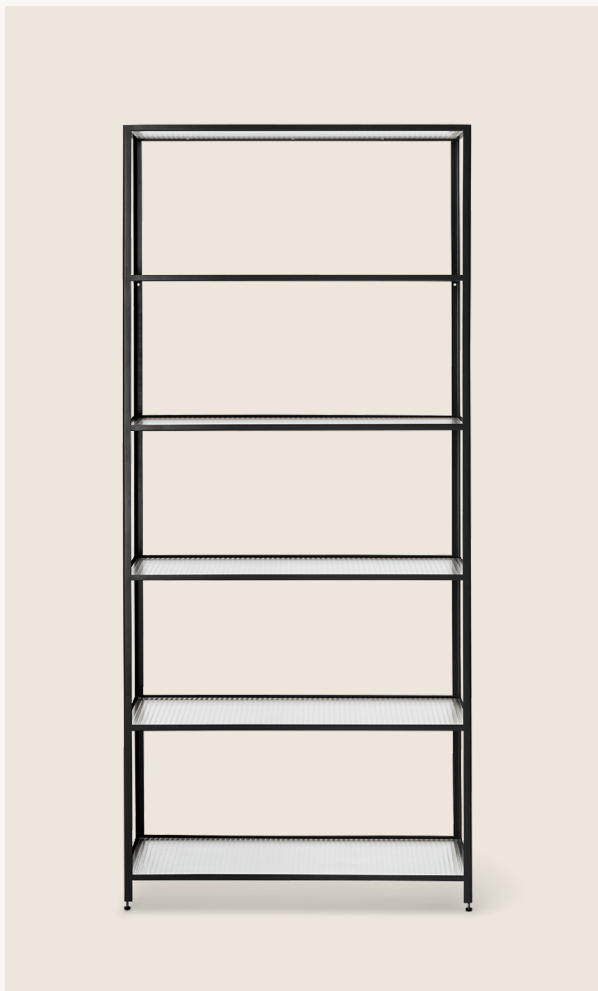

HAZE COLLECTION

PRODUCT INFO

ferm
L I V I N G

FRONT VIEW

SIDE VIEW

TOP VIEW

Haze BOOKCASE

Merging industrial and modern design aesthetics, the Haze Bookcase features a sleek, powder-coated metal frame with reeded glass shelves. Use it to display your favourite books and curio, as open storage for dinnerware and crockery or to stylishly store beauty essentials in the bathroom.

Dimensions: Height: 185 cm / 72.8 in
Width: 80 cm / 31.5 in
Depth: 30 cm / 11.8 in

Weight: 22 kg

Design: In collaboration with Says Who

Info: Registered design

Construction: Reeded glass and powder coated metal

FRONT VIEW

SIDE VIEW

TOP VIEW

Haze

VITRINE

Opposites attract on this freestanding cabinet, crafted from sleek powder coated metal and textural wired or reeded glass. The glass doors close seamlessly and quietly thanks to magnets, and open to reveal two powder coated metal shelves. Use in the bathroom to stylishly store beauty essentials or as a modern focal point in your dining room to store dinnerware and more.

Origin: Europe

Dimensions: Height: 155 cm / 61 in
Width: 70 cm / 27.5 in
Depth: 32 cm / 15.7

Weight: 42 kg (Wired glass) / 50 kg (Reeded glass)

Design: In collaboration with Says Who

Info: Two metal shelves included. Registered design